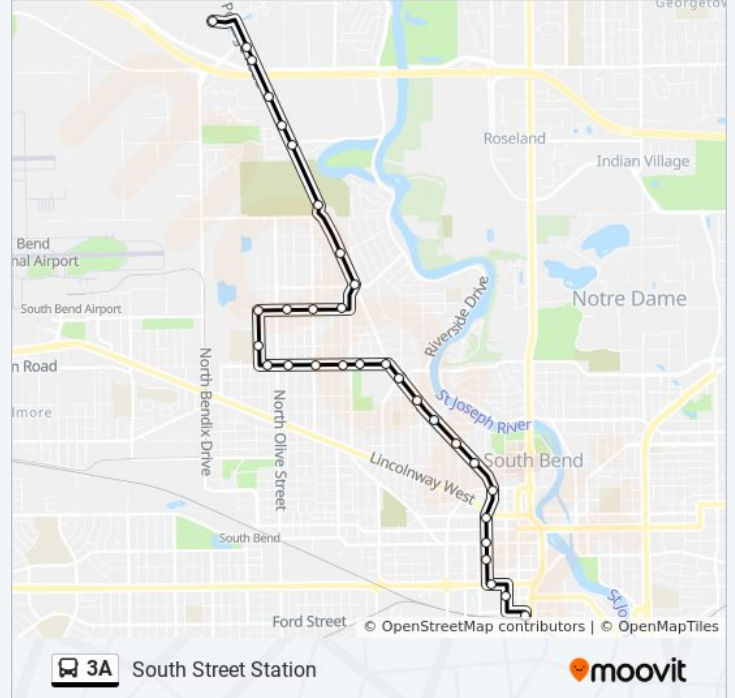

Direction:

31 stops

[VIEW LINE SCHEDULE](#)

- South Street Station
- Main & Wayne
- Main & Washington
- Main & Lasalle
- Marion & Main
- Marion & William
- Portage & Pierce/Leland
- Portage & Rex - Across From Cushing
- Portage & Golden
- Portage & Yukon
- Portage & Diamond
- Elwood & Portage
- Elwood & Adams
- Elwood & Johnson
- Elwood & Elmer
- Elwood & Fremont
- Meade & Bulla - Lasalle Intermediate Academy
- Meade & Marquette
- Marquette & Elmer
- Marquette & Johnson
- Marquette & Adams
- Wilber & Portage

3A bus Info

Direction:

Stops: 32

Trip Duration: 25 min

Line Summary:

Elwood & Medora

Elwood & Portage

Portage & Diamond

Portage & Yukon

Portage & Golden

Portage & Portage Ct/Van Buren St

Portage & Lindsey

William & Marion

Williams & Lasalle

William & Washington - Sb Central Hs Parts.

William & Jefferson

Western & William

Lafayette & Monroe

South Street Station

3A bus time schedules and route maps are available in an offline PDF at moovitapp.com. Use the [Moovit App](#) to see live bus times, train schedule or subway schedule, and step-by-step directions for all public transit in South Bend, IN.