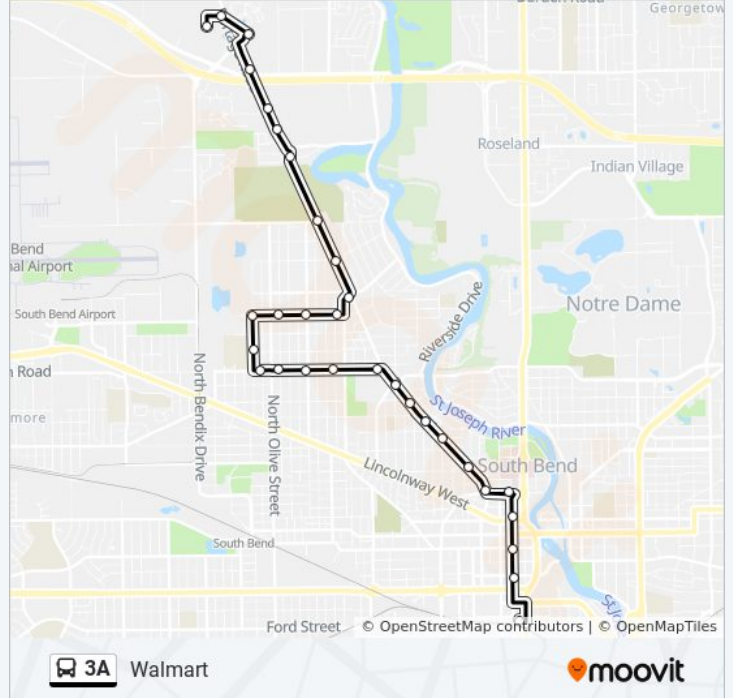

3A bus Info

Direction:

Stops: 31

Trip Duration: 27 min

Line Summary:

Portage & Bergan - Marquette Primary
Montessori Academy

Portage & Lathrop

Portage & Boland

Portage Ave Across From Dollar General

Portage Ave & Portageway Dr

Portage Ave at Meijer Gas Station

Meijer

Teachers Credit Union (On Portage)

Walmart

Direction:

32 stops

[VIEW LINE SCHEDULE](#)

Walmart

Portage at Aldi

Portage at Burger King

Portage at Phillips 66

Portage Ave at Dollar General

Portage & Boland Dr

Portage & Lathrop

3A bus Info

Direction:

Stops: 32

Trip Duration: 25 min

Line Summary:

Elwood & Medora

Elwood & Portage

Portage & Diamond