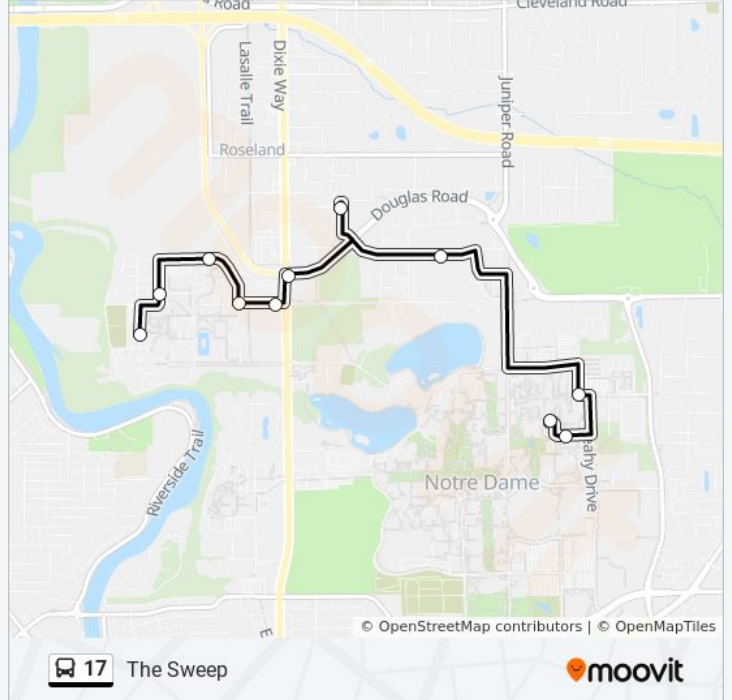

Get The App

The 17 bus line () has 2 routes. For regular weekdays, their operation hours are:

(1) : 7:02 AM - 9:42 PM(2) : 6:55 AM - 9:20 PM

Use the Moovit App to find the closest 17 bus station near you and find out when is the next 17 bus arriving.

Direction:

8 stops

[VIEW LINE SCHEDULE](#)

- Holy Cross Circle
- The Ave & Madeleva
- Sr 933 & Douglas Rd
- The Landings at Notre Dame
- Center For Culinary Excellence
- Wilson Dr & Bulla Road
- Pasquerilla Center & Leahy Drive
- Notre Dame Library

17 bus Time Schedule

Route Timetable:

Sunday	Not Operational
Monday	7:02 AM - 9:42 PM
Tuesday	7:02 AM - 9:42 PM
Wednesday	7:02 AM - 9:42 PM
Thursday	7:02 AM - 9:42 PM
Friday	7:02 AM - 9:42 PM
Saturday	Not Operational

17 bus Info

Direction:

Stops: 8

Trip Duration: 12 min

Line Summary:

Direction:

13 stops

[VIEW LINE SCHEDULE](#)