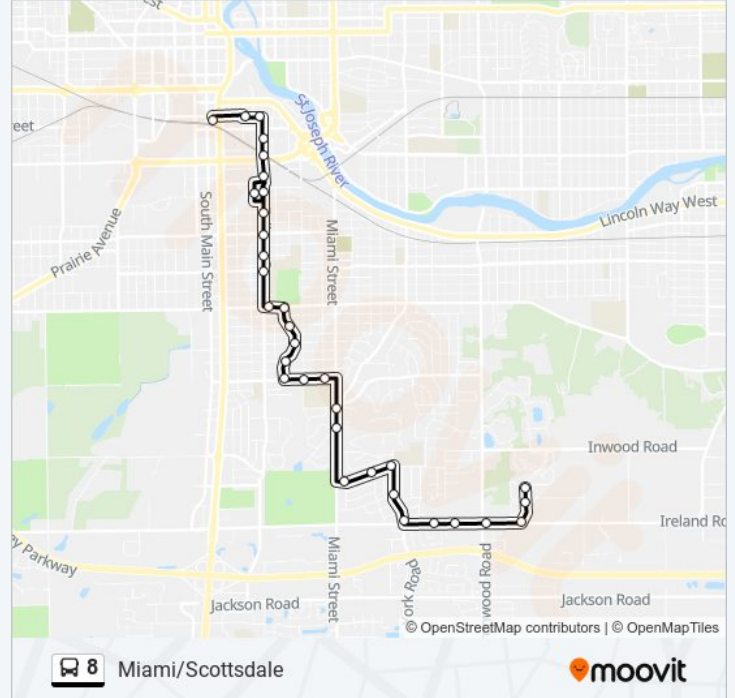

Donmoyer & High

Erskine & Donmoyer

Oakside & Erskine

Erskine & Irvington

Erskine & Victoria

Ewing & Erskine

Fellows & Ewing

Riley High School - Fellows & Calvert

Fellows & Dayton

Indiana & Fellows

Fellows & Broadway

Fellows - Across From Ivy Tech

Ivy Tech Community College

Fellows & Dean Johnson Blvd

Fellows & Sample

Fellows & Rush

Fellows & South

South & Carroll

South Street Station

8 bus time schedules and route maps are available in an offline PDF at moovitapp.com. Use the [Moovit App](#) to see live bus times, train schedule or subway schedule, and step-by-step directions for all public transit in South Bend, IN.

[About Moovit](#) • [MaaS Solutions](#) • [Supported Countries](#) • [Mooviter Community](#)

© 2024 Moovit - All Rights Reserved

Check Live Arrival Times