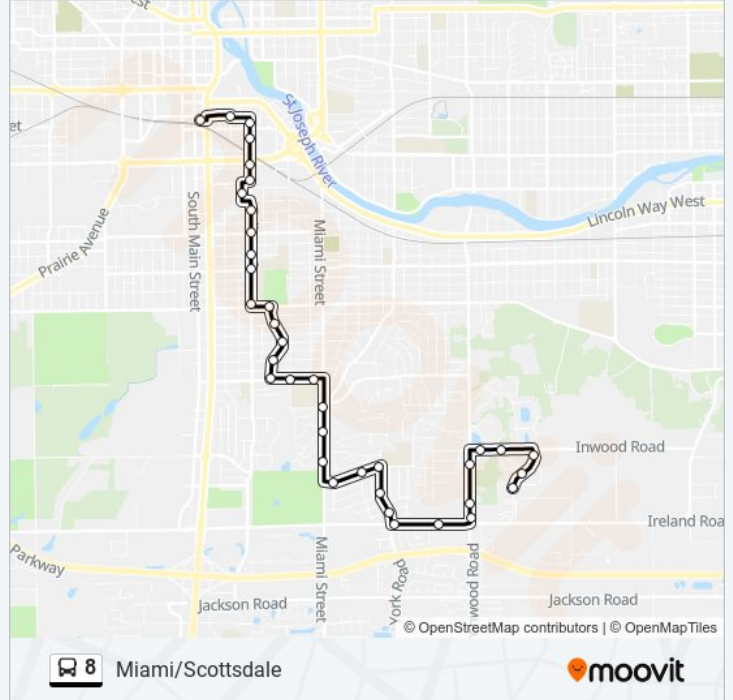

Direction: Irish Hills Apartments

37 stops

[VIEW LINE SCHEDULE](#)

- South Street Station
- South & Carroll
- Fellows & South
- Fellows & Rush
- Fellows & Sample
- Dean Johnson Blvd & Fellows
- Ivy Tech Community College
- Fellows & Broadway
- Indiana & Fellows
- Dayton & Fellows
- Fellows & Calvert - Riley High School
- Fellows & Ewing
- Ewing & Erskine
- Victoria & Erskine
- Erskine & Irvington
- Erskine & Oakside
- Erskine & Donmoyer
- Donmoyer & High
- Donmoyer & Dale
- Miami & Ridgedale
- Miami & Chippewa
- Miami & Golfview

8 bus Info

Direction: Irish Hills Apartments

Stops: 37

Trip Duration: 25 min

Line Summary:

Norton & Byron
 Byron & Brookton
 Byron & York - Marshall Intermediate Center
 Alpine & York
 York & Oakdale
 Ireland & York
 Ireland at Goodwill - Parkwood Plaza II
 Ironwood & Ireland - Ruby Plaza
 Ironwood at Hilltop Church
 Ironwood & Southernview
 Inwood & Ironwood
 Inwood & Irish Hills (West)
 Irish Hills & Inwood
 Irish Hills Dr (After 3rd Outlet)
 Irish Hills Drive (Before 6th Outlet)

Direction:

33 stops
[VIEW LINE SCHEDULE](#)

Irish Hills Drive (Before 6th Outlet)
 Irish Hills Dr (Before 8th Outlet)
 Irish Hills & Ireland
 Ireland & Ironwood
 Ireland at Big Lots/Salvation Army
 Ireland at Medpoint
 York & E. Ireland
 Alpine & York
 Byron & York
 Byron & Brookton
 Norton & Byron
 Miami & Chippewa
 Miami & Ridgedale
 Donmoyer & Dale

8 bus Info

Direction:
Stops: 33
Trip Duration: 23 min
Line Summary:

Donmoyer & High

Erskine & Donmoyer

Oakside & Erskine

Erskine & Irvington

Erskine & Victoria

Ewing & Erskine