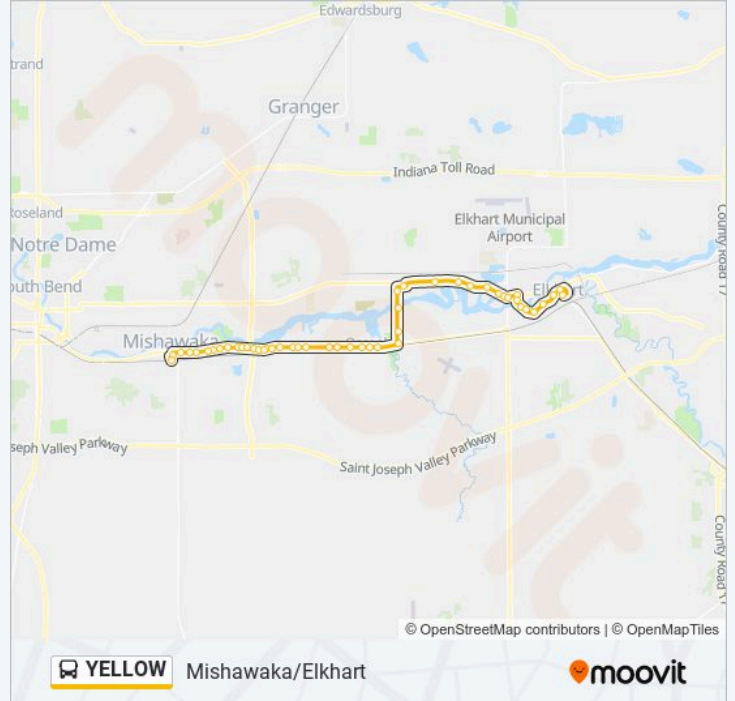

### YELLOW bus Info

**Direction:** Bittersweet Road

**Stops:** 21

**Trip Duration:** 16 min

**Line Summary:**

**Direction: Elkhart Transfer Center**

48 stops

[VIEW LINE SCHEDULE](#)

**YELLOW bus Info**

**Direction:** Elkhart Transfer Center

**Stops:** 48

**Trip Duration:** 42 min

**Line Summary:**

- Charles & Lincolnway
- Lincolnway & Oakland Ave
- Lincolnway & Bittersweet
- Lincolnway & Guernsey
- Lincolnway & Peony
- Lincolnway & Oregon
- Lincolnway & Beech
- Lincolnway & Erie
- Lincolnway & Chestnut
- Lincolnway & Ash
- Ash & Glenwood
- Ash & Indiana
- Ash & Beatrice
- Walmart on Ash
- Cleveland Township Office
- Lexington Industrial Park
- Heart's Desire
- Old Us 20 & Lexington
- Lexington & Haines
- Lexington & Nappanee
- Lexington & Nappanee
- Lexington & West
- West & Suwanee
- West & Clinton
- Elkhart General Hospital
- Franklin & Bridge
- Franklin & Oakland
- Vistula & High
- Lexington & 3rd
- Elkhart Transfer Center

**Direction: Mishawaka Transfer Center**

46 stops

**YELLOW bus Time Schedule**

Mishawaka Transfer Center Route Timetable:

Elkhart Transfer Center  
 Franklin & 6th  
 Franklin & Oakland  
 Franklin & Bridge  
 Elkhart General Hospital  
 West & Clinton  
 West & Suwanee  
 Lexington & Meisner  
 Lexington & Nappanee  
 Lexington & Haines  
 Old Us 20 & Lexington  
 Heart's Desire  
 Lexington Industrial Park  
 Old Us 20 & Cr 1  
 Walmart on Ash  
 Ash & Beatrice  
 Ash & Vistula  
 Ash & Glenwood  
 Lincolnway & Ash  
 Lincolnway & Chestnut  
 Lincolnway & Erie  
 Lincolnway & Beech  
 Lincolnway & Oregon  
 Lincolnway & Peony  
 Lincolnway & Guernsey  
 Lincolnway & Bittersweet  
 Oakland & Lincolnway  
 Twin Branch Park  
 Lincolnway & Orange  
 Lincolnway & Roseland  
 Lincolnway & Virginia

### YELLOW bus Info

**Direction:** Mishawaka Transfer Center

**Stops:** 46

**Trip Duration:** 37 min

**Line Summary:**

Power & Lincolnway

Lincolnway & Mariellen

Lincolnway & Capital