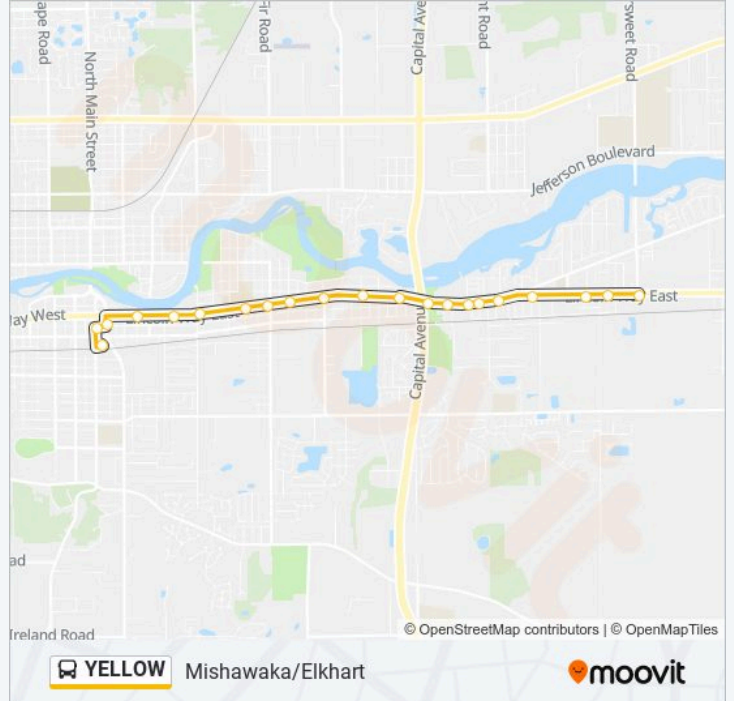

### Direction: Bittersweet Road

21 stops

[VIEW LINE SCHEDULE](#)

- Mishawaka Transfer Center
- Main St & E. 3rd St.
- Church & 3rd
- Lincolnway & Pine
- Lincolnway & Laurel
- Lincolnway & Merrifield
- Mishawaka High School - Lincolnway & Mason
- Birkin & Lincolnway
- Victoria & Lincolnway
- Lincolnway & Beiger
- Lincolnway & Delorenzi
- Lincolnway & Brook
- Lincolnway & Capital
- Lincolnway & Mariellen
- Power & Lincolnway
- Lincolnway & Bosse
- Lincolnway & Roseland
- Lincolnway & Orange
- Charles & Lincolnway
- Lincolnway & Oakland Ave
- Lincolnway & Bittersweet

### YELLOW bus Time Schedule

Bittersweet Road Route Timetable:

|           |                 |
|-----------|-----------------|
| Sunday    | Not Operational |
| Monday    | Not Operational |
| Tuesday   | Not Operational |
| Wednesday | Not Operational |
| Thursday  | Not Operational |
| Friday    | Not Operational |
| Saturday  | 5:43 PM         |

### YELLOW bus Info

**Direction:** Bittersweet Road

**Stops:** 21

**Trip Duration:** 16 min

**Line Summary:**

**Direction: Elkhart Transfer Center**

48 stops

[VIEW LINE SCHEDULE](#)

**YELLOW bus Info**

**Direction:** Elkhart Transfer Center

**Stops:** 48

**Trip Duration:** 42 min

**Line Summary:**

- Charles & Lincolnway
- Lincolnway & Oakland Ave
- Lincolnway & Bittersweet
- Lincolnway & Guernsey
- Lincolnway & Peony
- Lincolnway & Oregon
- Lincolnway & Beech
- Lincolnway & Erie
- Lincolnway & Chestnut
- Lincolnway & Ash
- Ash & Glenwood
- Ash & Indiana
- Ash & Beatrice
- Walmart on Ash
- Cleveland Township Office
- Lexington Industrial Park
- Heart's Desire
- Old Us 20 & Lexington
- Lexington & Haines
- Lexington & Nappanee
- Lexington & Nappanee
- Lexington & West
- West & Suwanee
- West & Clinton
- Elkhart General Hospital
- Franklin & Bridge
- Franklin & Oakland
- Vistula & High
- Lexington & 3rd
- Elkhart Transfer Center