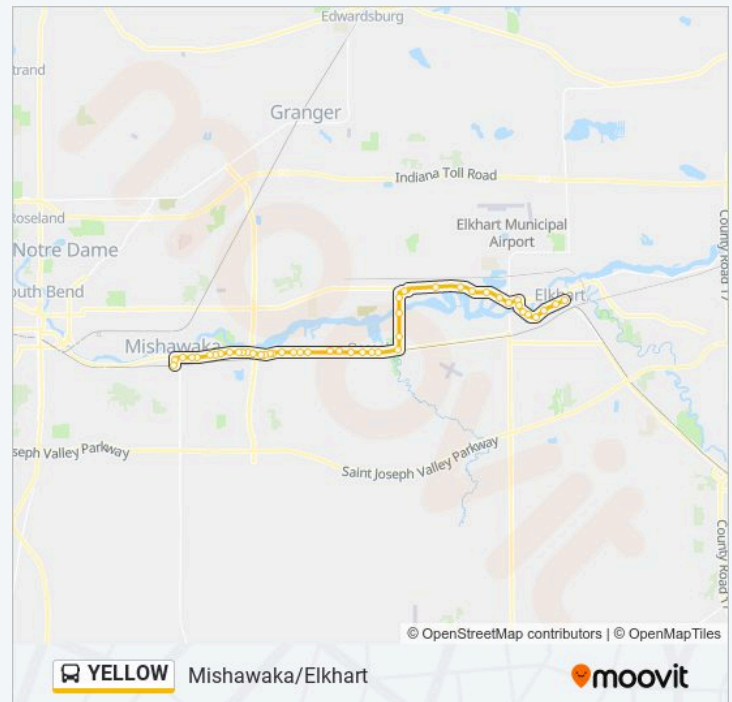

**YELLOW bus Info**

**Direction:** Elkhart Transfer Center

**Stops:** 48

**Trip Duration:** 42 min

**Line Summary:**

- Charles & Lincolnway
- Lincolnway & Oakland Ave
- Lincolnway & Bittersweet
- Lincolnway & Guernsey
- Lincolnway & Peony
- Lincolnway & Oregon
- Lincolnway & Beech
- Lincolnway & Erie
- Lincolnway & Chestnut
- Lincolnway & Ash
- Ash & Glenwood
- Ash & Indiana
- Ash & Beatrice
- Walmart on Ash
- Cleveland Township Office
- Lexington Industrial Park
- Heart's Desire
- Old Us 20 & Lexington
- Lexington & Haines
- Lexington & Nappanee
- Lexington & Nappanee
- Lexington & West
- West & Suwanee
- West & Clinton
- Elkhart General Hospital
- Franklin & Bridge
- Franklin & Oakland
- Vistula & High
- Lexington & 3rd
- Elkhart Transfer Center

**Direction: Mishawaka Transfer Center**

46 stops

**YELLOW bus Time Schedule**

Mishawaka Transfer Center Route Timetable:

Elkhart Transfer Center  
 Franklin & 6th  
 Franklin & Oakland  
 Franklin & Bridge  
 Elkhart General Hospital  
 West & Clinton  
 West & Suwanee  
 Lexington & Meisner  
 Lexington & Nappanee  
 Lexington & Haines  
 Old Us 20 & Lexington  
 Heart's Desire  
 Lexington Industrial Park  
 Old Us 20 & Cr 1  
 Walmart on Ash  
 Ash & Beatrice  
 Ash & Vistula  
 Ash & Glenwood  
 Lincolnway & Ash  
 Lincolnway & Chestnut  
 Lincolnway & Erie  
 Lincolnway & Beech  
 Lincolnway & Oregon  
 Lincolnway & Peony  
 Lincolnway & Guernsey  
 Lincolnway & Bittersweet  
 Oakland & Lincolnway  
 Twin Branch Park  
 Lincolnway & Orange  
 Lincolnway & Roseland  
 Lincolnway & Virginia

### YELLOW bus Info

**Direction:** Mishawaka Transfer Center

**Stops:** 46

**Trip Duration:** 37 min

**Line Summary:**

Power & Lincolnway

Lincolnway & Mariellen

Lincolnway & Capital