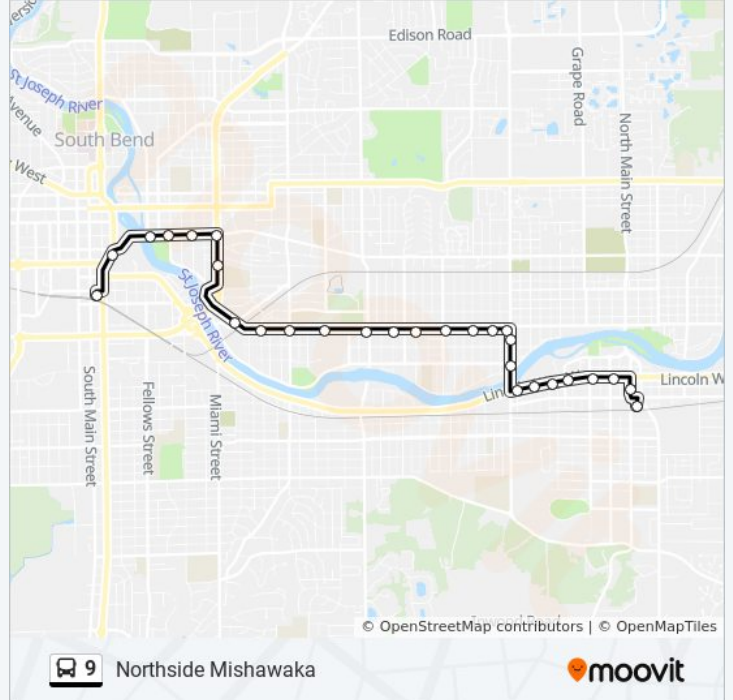

Direction:

28 stops

[VIEW LINE SCHEDULE](#)

South Street Station

Dr. Martin Luther King Jr. Blvd & Wayne St

Jefferson & Niles

Jefferson & St. Louis

Notre Dame Ave. & Jefferson

Mishawaka Ave. & 27th

30th & Mishawaka Ave.

33rd & Mishawaka Ave.

35th & Mishawaka Ave.

36th & Mishawaka Ave.

Logan & Vine

Logan & Pleasant

Columbia & Lincolnway

9 bus Info

Direction:

Stops: 28

Trip Duration: 20 min

Line Summary:

Lincolnway & Cleveland

Smith & Lincolnway

Center & Lincolnway

West & Lincolnway

Lincolnway & Spring

Main & 3rd

Mishawaka Transfer Center

Direction:

27 stops

[VIEW LINE SCHEDULE](#)

Mishawaka Transfer Center