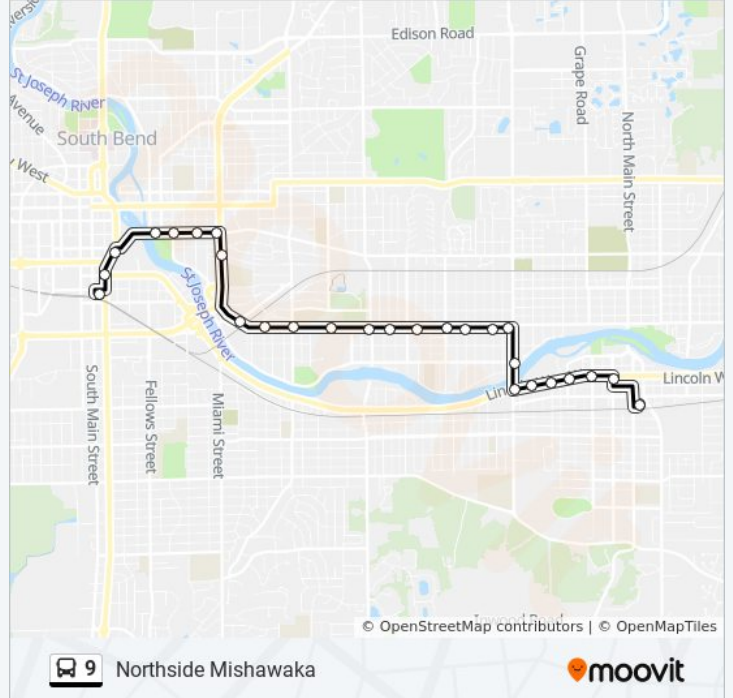

Direction:

28 stops

[VIEW LINE SCHEDULE](#)

South Street Station

Dr. Martin Luther King Jr. Blvd & Wayne St

Jefferson & Niles

Jefferson & St. Louis

Notre Dame Ave. & Jefferson

9 bus Info

Direction:

Stops: 28

Trip Duration: 20 min

Line Summary:

Lincolnway & Cleveland

Smith & Lincolnway

Center & Lincolnway

9 bus Info

Direction:

Stops: 27

Trip Duration: 20 min

Line Summary:

Mishawaka & Longfellow - South Bend Farmer's Market

Eddy & Sunnymede

Jefferson & Eddy

Notre Dame Ave. & Jefferson

Jefferson & Niles

Jefferson & St. Louis

Dr. Martin Luther King Blvd & Wayne St

Michigan & Monroe

South Street Station

9 bus time schedules and route maps are available in an offline PDF at moovitapp.com. Use the [Moovit App](#) to see live bus times, train schedule or subway schedule, and step-by-step directions for all public transit in South Bend, IN.