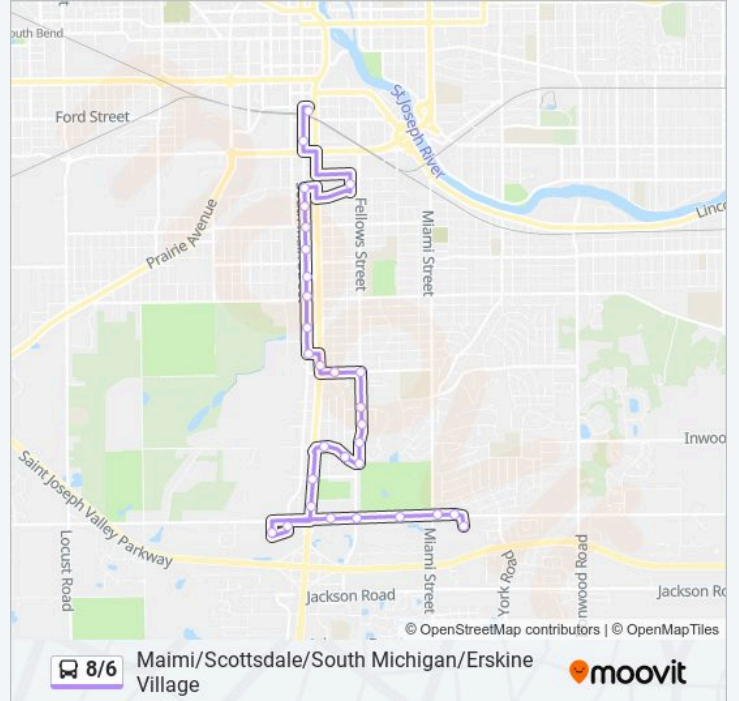

Michigan & Woodside

Main & Oakside

Main & Fairview

Main & Ewing

Main & Bowman

Main & Dayton

Main & Indiana

Main & Broadway

Main & Stull

Ivy Tech Community College

S Main & Rink Printing

South Street Station

8/6 bus time schedules and route maps are available in an offline PDF at moovitapp.com. Use the Moovit App to see live bus times, train schedule or subway schedule, and step-by-step directions for all public transit in South Bend, IN.

© 2024 Moovit - All Rights Reserved