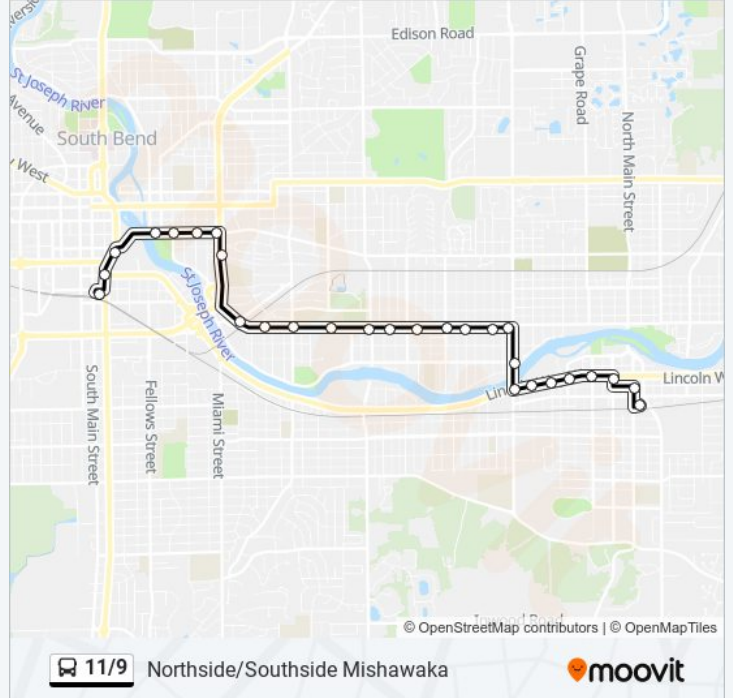

Use the Moovit App to find the closest 11/9 bus station near you and find out when is the next 11/9 bus arriving.

**Direction:**

28 stops

[VIEW LINE SCHEDULE](#)

- Mishawaka Transfer Center
- Main St & E. 3rd St.
- Spring & Lincolnway
- West & Lincolnway
- Lincolnway & Center
- Smith & Lincolnway
- Lincolnway & Cleveland
- Lincolnway & Logan
- Logan & Pleasant
- Mishawaka Ave & 36th
- Mishawaka Ave & 35th
- Mishawaka Ave & 32nd
- 30th & Mishawaka Ave.
- Mishawaka Ave & 27th
- 24th & Mishawaka Ave.
- Mishawaka Ave. & Ironwood
- Mishawaka Ave. at Iu South Bend
- Mishawaka Ave. & Twyckenham - Adams High School
- Mishawaka & Emerson
- Mishawaka & Longfellow - South Bend Farmer's Market
- Eddy & Sunnymede

**11/9 bus Info**

**Direction:**

**Stops:** 28

**Trip Duration:** 20 min

**Line Summary:**

Jefferson & Eddy

Notre Dame Ave. & Jefferson

Jefferson & St. Louis

Jefferson & Niles

Dr. Martin Luther King Blvd & Wayne St

Michigan & Monroe

South Street Station

**Direction:**

34 stops

[VIEW LINE SCHEDULE](#)

South Street Station

Michigan & Monroe

Monroe & Carroll

Lincolnway & Monroe

Bronson & Lincoln Way E.

Lincolnway & Sample

Lincoln Way E. & Miami

Miami & Pennsylvania

Indiana & Miami