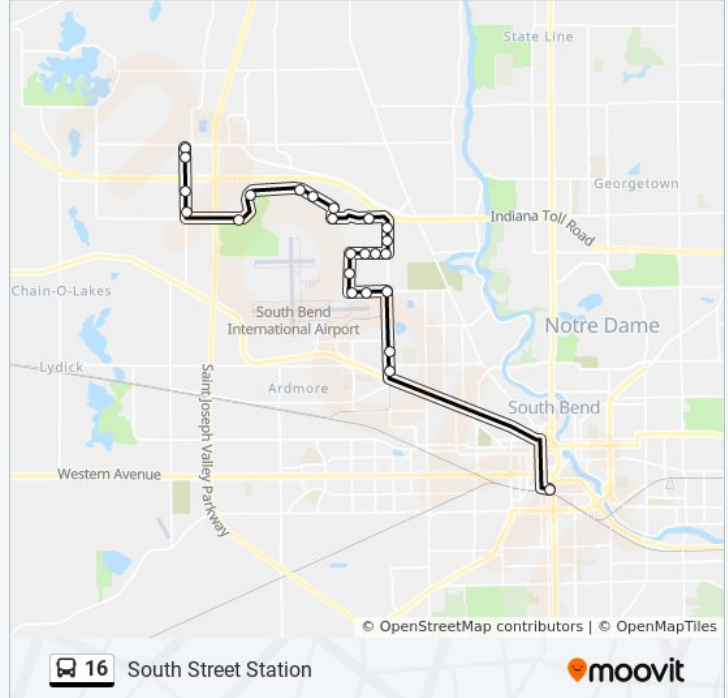

Direction:

24 stops

[VIEW LINE SCHEDULE](#)

- Olive & Brick
- Olive Rd (Before Bridge)
- Olive & Enterprise
- Olive Rd at Hilti Distribution
- Old Cleveland Rd at Nephrology
- South Bend Career Academy at Nimitz Parkway
- Nimitz Pkwy at Mge
- Nimitz Pkwy at Schafer Gear Works
- Nimitz Pkwy & Trade Dr
- South Bend Community Re-Entry Center
- Nimitz Pkwy & Kenmore St
- Bendix Dr & Sugar Maple Ln (North)
- Bendix Dr & Sugar Maple Ln (South)
- Boland & Kenmore
- Boland & Kenmore
- Boland at Logan Industries
- Boland & Foundation Dr
- Boland & Foundation Ct
- Lathrop & Foundation Dr
- Lathrop at North American Signs/Mccormick
- Lathrop & Bendix Dr
- Bendix & Keller

16 bus Info

Direction:

Stops: 24

Trip Duration: 30 min

Line Summary:

Bendix Dr at Mcdonalds

South Street Station

Direction:

24 stops

[VIEW LINE SCHEDULE](#)

South Street Station

Lincolnway & Bendix Dr

Bendix & Voorde

Bendix & Lathrop

Lathrop at N. American Signs/Mccormick

Lathrop & Foundation

Cleveland & Deahl

Ralph Jones Dr at Federal Mogul

William Richardson Dr & Ralph Jones Ct

Ralph Jones Dr & Megan Beeler Ct

16 bus Time Schedule

Route Timetable:

Sunday	Not Operational
Monday	7:20 AM - 3:20 PM
Tuesday	7:20 AM - 3:20 PM
Wednesday	7:20 AM - 3:20 PM
Thursday	Not Operational
Friday	7:20 AM - 3:20 PM
Saturday	Not Operational