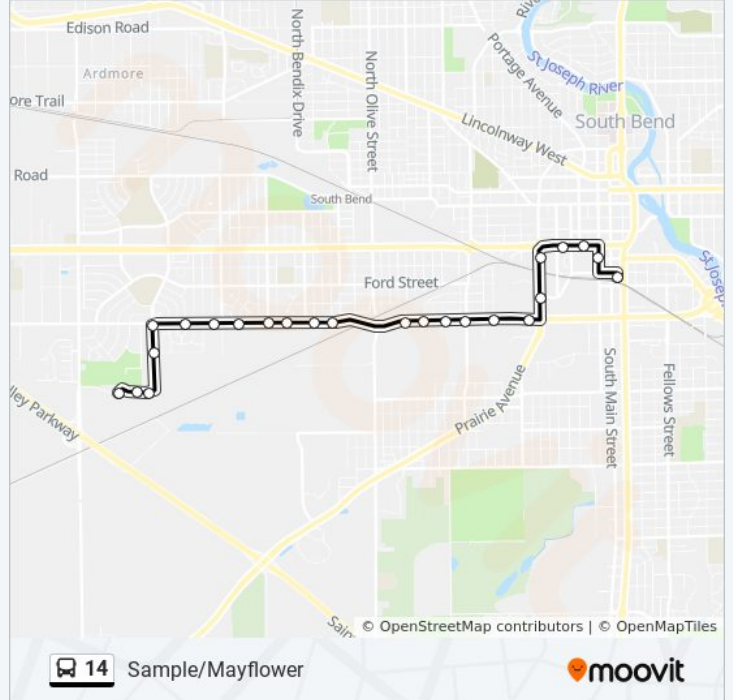

Direction:

24 stops

[VIEW LINE SCHEDULE](#)

- Belleville Dr & Belleville Circle -Arbors at Belleville Apts.
- Belleville Circle Middle Of Complex
- Belleville Circle & Lombardy Dr
- Lombardy & Meadow
- Sample & Lombardy
- Fairway & Sample
- Sample & Albert
- Sample & Wellington
- Sample & Falcon
- Kentucky & Sample
- Sample & Camden
- Bendix & Sample
- Sample & Grant
- Jackson & Sample
- Sample & Kosciuszko
- Walnut & Sample
- Sample & Arnold
- Catalpa & Sample
- Chapin & United Drive
- Chapin St at Kroc Center & Westcott Court Apts.
- Western & Scott

14 bus Info

Direction:

Stops: 24

Trip Duration: 17 min

Line Summary:

Western & William

Lafayette & Monroe

South Street Station

Direction:

25 stops

[VIEW LINE SCHEDULE](#)

South Street Station

Michigan St & Tutt St

Sample at South Bend Police Station

Catalpa & Sample

Sample & Arnold

14 bus Info

Direction:

Stops: 25

Trip Duration: 20 min

Line Summary:

Sylvan & Sample

Martin's on Western

S. Mayflower Rd. at 7-11