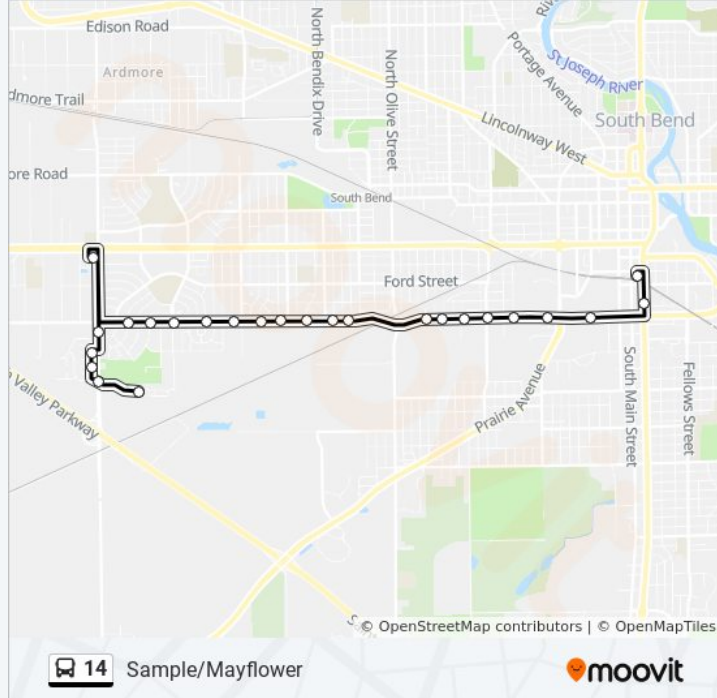

14 bus Info

Direction:

Stops: 24

Trip Duration: 17 min

Line Summary:

Western & William

Lafayette & Monroe

South Street Station

Direction:

25 stops

[VIEW LINE SCHEDULE](#)

South Street Station

Michigan St & Tutt St

Sample at South Bend Police Station

Catalpa & Sample

Sample & Arnold

14 bus Info

Direction:

Stops: 25

Trip Duration: 20 min

Line Summary:

Sylvan & Sample

Martin's on Western

S. Mayflower Rd. at 7-11

Mayflower & Philadelphia Circle

Mayflower & Connecticut Circle - Countryside Village

Greenbrook & Mayflower

Belleville Dr & Belleville Circle -Arbors at Belleville Apts.

14 bus time schedules and route maps are available in an offline PDF at moovitapp.com. Use the [Moovit App](#) to see live bus times, train schedule or subway schedule, and step-by-step directions for all public transit in South Bend, IN.