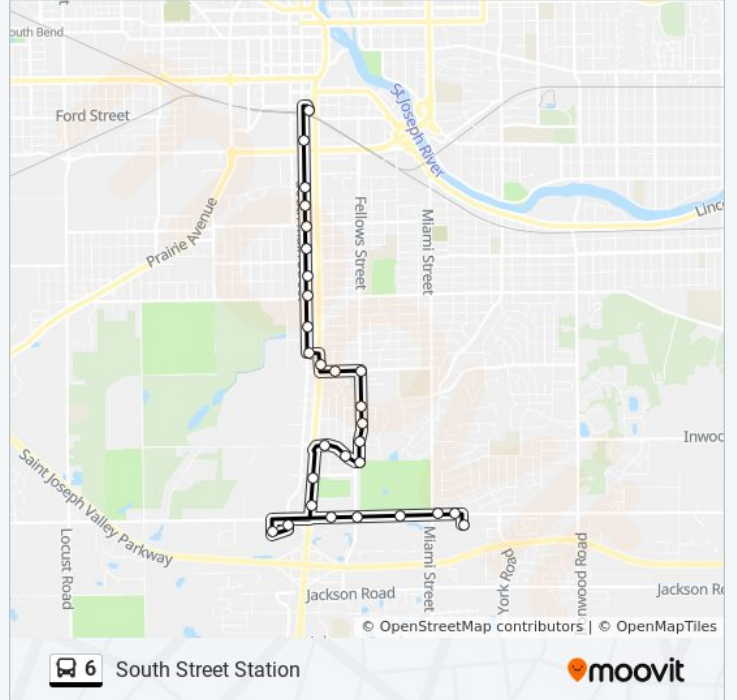

**Direction:**

28 stops

[VIEW LINE SCHEDULE](#)

- Erskine Village & Ireland
- Ireland & Erskine Village
- Ireland & Miami
- Ireland & High
- Ireland & Fellows
- Erskine Commons
- Erskine Commons
- Michigan & Norman
- Michigan & Barbie
- Chippewa & Addison
- Chippewa & Luelde/Carroll
- Fellows & Chippewa
- Fellows & Southmore
- Fellows & Sherwood
- Fellows & Dean
- Fellows & Donmoyer
- Donmoyer & St. Joseph
- Michigan & Woodside
- Main & Oakside
- Main & Fairview
- Main & Ewing
- Main & Bowman

**6 bus Info**

**Direction:**

**Stops:** 28

**Trip Duration:** 20 min

**Line Summary:**

Main & Dayton

Main & Indiana

Main & Broadway

Main & Stull

S Main & Rink Printing

South Street Station

**Direction:**

38 stops

[VIEW LINE SCHEDULE](#)

South Street Station

Michigan St & Tutt St

Michigan & Garst

Michigan & Broadway

Michigan & Indiana

Michigan & Milton

Michigan & Bowman

Michigan & Ewing

Michigan & Fairview

Michigan & Oakside