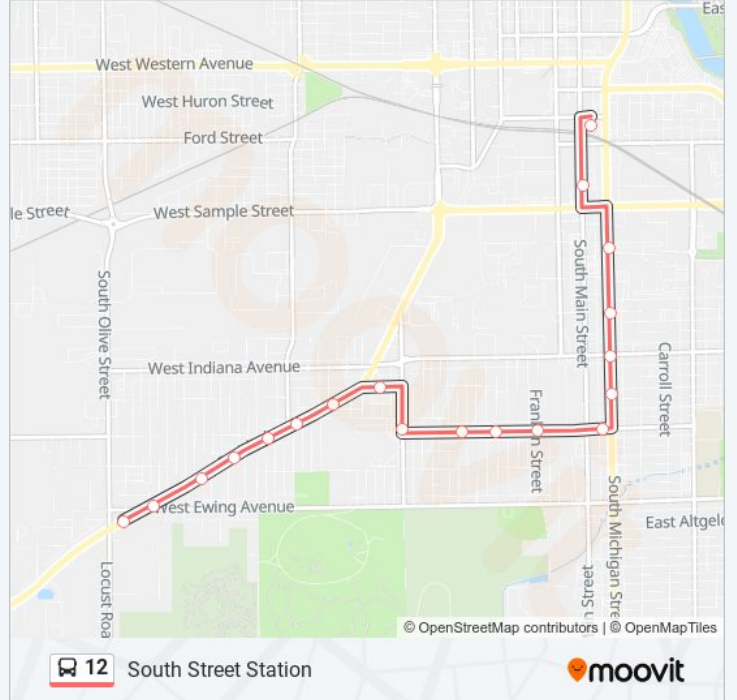

South Street Station

12 bus time schedules and route maps are available in an offline PDF at moovitapp.com. Use the Moovit App to see live bus times, train schedule or subway schedule, and step-by-step directions for all public transit in South Bend, IN.

© 2024 Moovit - All Rights Reserved