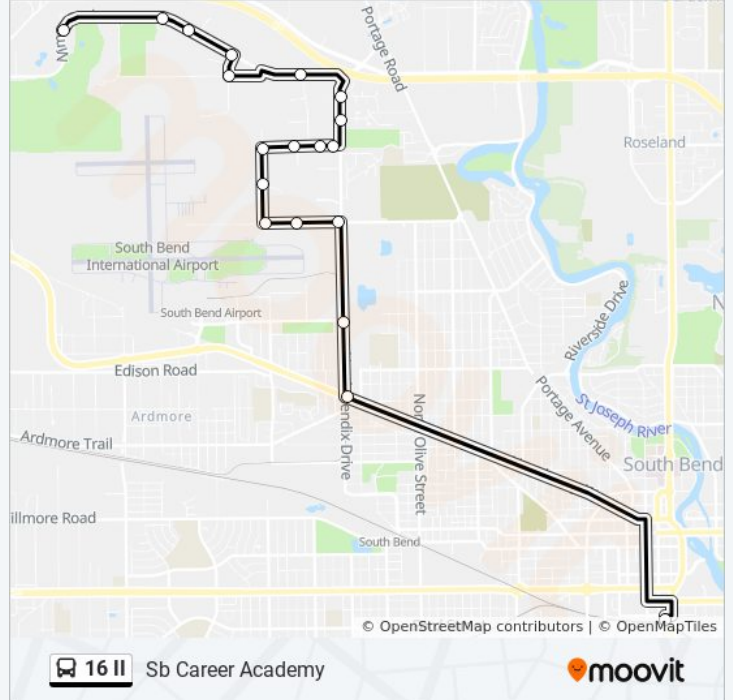

South Bend Career Academy at Nimtzy Parkway

16 II bus time schedules and route maps are available in an offline PDF at moovitapp.com. Use the [Moovit App](#) to see live bus times, train schedule or subway schedule, and step-by-step directions for all public transit in South Bend, IN.

[About Moovit](#) • [MaaS Solutions](#) • [Supported Countries](#) • [Mooviter Community](#)

© 2024 Moovit - All Rights Reserved

Check Live Arrival Times