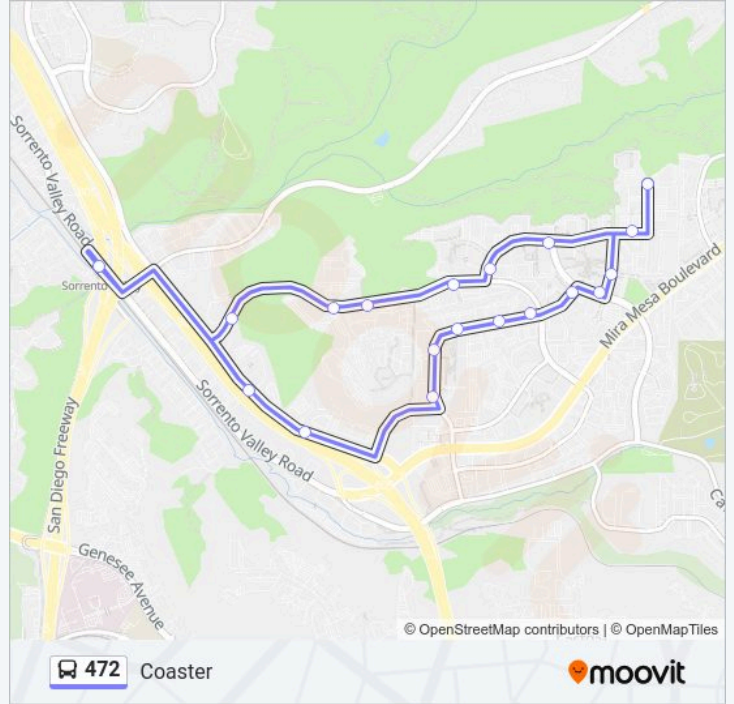

 472

Coaster

Get The App

The 472 bus line Coaster has one route. For regular weekdays, their operation hours are:

(1) Coaster: 6:30 AM - 6:10 PM

Use the Moovit App to find the closest 472 bus station near you and find out when is the next 472 bus arriving.

**Direction: Coaster**

20 stops

[VIEW LINE SCHEDULE](#)

- Sorrento Valley Coaster Station
- Lusk Blvd & Vista Sorrento Pkwy
- Lusk Blvd & Waterridge Circle
- Lusk Blvd & Telisis Ct
- Lusk Blvd & Pacific Center Blvd
- Pacific Center Bl & Mckellar Ct
- Pacific Center Bl & Pacific Heights Bl
- Pacific Center Ct & 10455
- Pacific Center Blvd & Pacific Center Ct
- Pacific Mesa Blvd & Pacific Mesa Ct
- Pacific Heights Blvd & Pacific Mesa Blvd
- Barnes Canyon Rd & Pacific Heights Bl
- Barnes Canyon Rd & Lusk Bl
- Barnes Canyon Rd & 10140
- Barnes Canyon Rd & 10030
- Scranton Rd & 9808
- Scranton Rd & Mira Sorrento Pl
- Vista Sorrento Pkwy & Directors Pl
- Vista Sorrento Pkwy & 10385
- Sorrento Valley Coaster Station

**472 bus Time Schedule**

Coaster Route Timetable:

Sunday	Not Operational
Monday	6:30 AM - 6:10 PM
Tuesday	6:30 AM - 6:10 PM
Wednesday	6:30 AM - 6:10 PM
Thursday	6:30 AM - 6:10 PM
Friday	6:30 AM - 6:10 PM
Saturday	Not Operational

**472 bus Info**

**Direction:** Coaster

**Stops:** 20

**Trip Duration:** 27 min

**Line Summary:**

472 bus time schedules and route maps are available in an offline PDF at [moovitapp.com](https://moovitapp.com). Use the Moovit App to see live bus times, train schedule or subway schedule, and step-by-step directions for all public transit in San Diego.