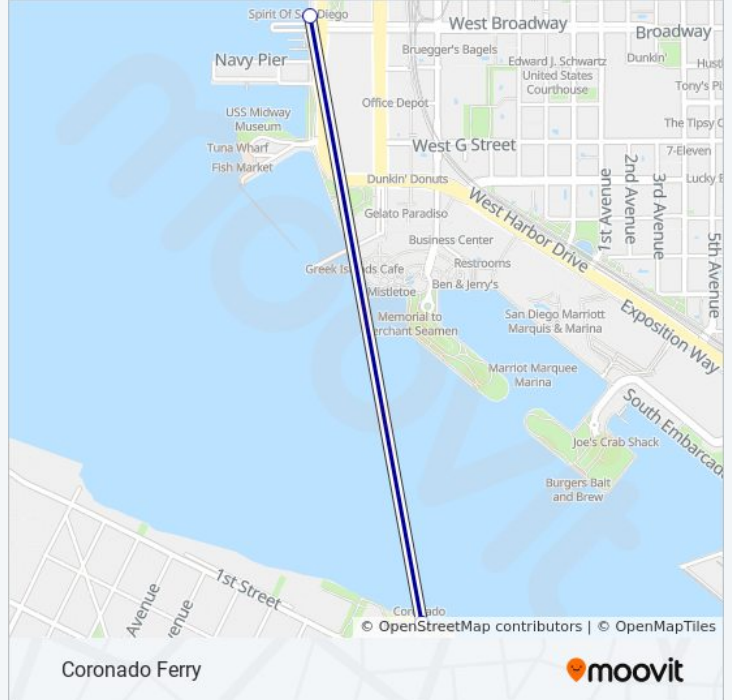

Use the Moovit App to find the closest CORONADO FERRY ferry station near you and find out when is the next CORONADO FERRY ferry arriving.

Direction: 5th Ave Landing

2 stops

[VIEW LINE SCHEDULE](#)

Coronado Ferry Landing

CORONADO FERRY ferry Info**Direction:** 5th Ave Landing**Stops:** 2**Trip Duration:** 5 min**Line Summary:**

Direction: Broadway Pier

2 stops

[VIEW LINE SCHEDULE](#)

Coronado Ferry Landing

Broadway Pier

CORONADO FERRY ferry Time Schedule

Broadway Pier Route Timetable:

Sunday	9:30 AM - 9:30 PM
Monday	5:10 AM - 9:30 PM
Tuesday	5:10 AM - 9:30 PM
Wednesday	5:10 AM - 9:30 PM
Thursday	5:10 AM - 9:30 PM
Friday	5:10 AM - 10:30 PM
Saturday	9:30 AM - 10:30 PM

CORONADO FERRY ferry Info

Direction: Broadway Pier

Stops: 2

Trip Duration: 10 min

Line Summary:

Direction: Coronado

2 stops

[VIEW LINE SCHEDULE](#)