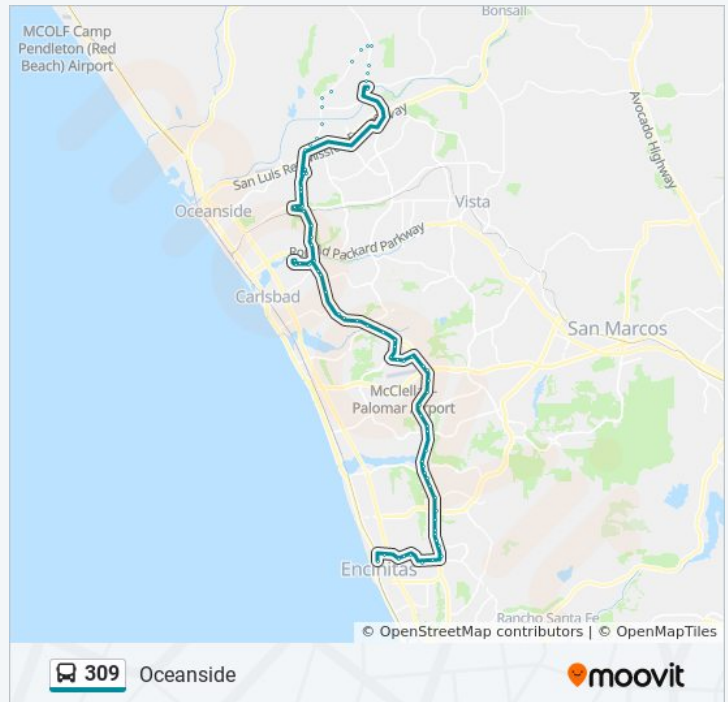

El Camino Real FS Cannon

El Camino Real & W Ranch St

El Camino Real & Kelly Dr

309 bus Info

Direction: Oceanside

Stops: 76

Trip Duration: 90 min

Line Summary: