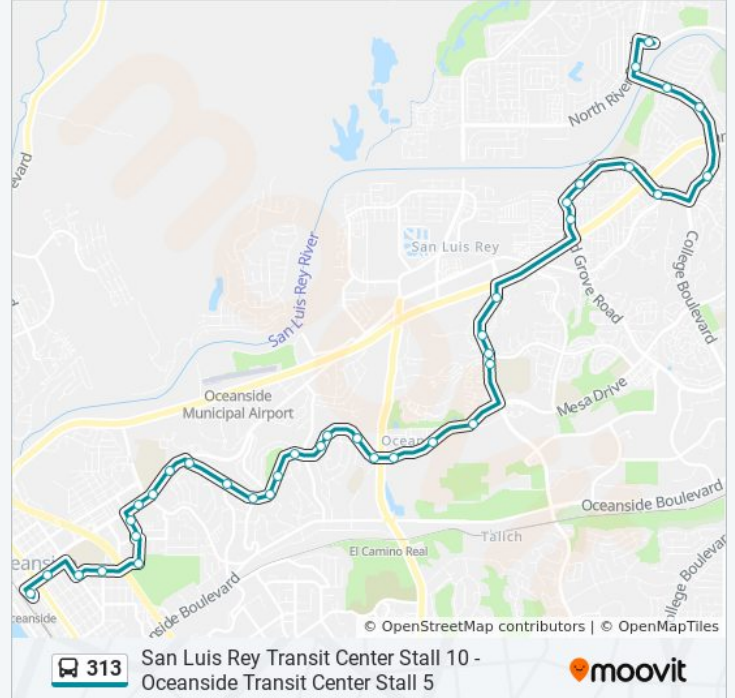

Mesa Dr & Wilcox St

Mesa Dr & Sea Ridge Rd

Mesa Dr & Mainsail Rd

Mesa Dr & Garrison St

Mesa Dr & Pear Tree Ln

Mesa Dr & Pearwood Dr

Mesa Dr & Vanilla Way

Rancho Del Oro Dr & Mesa Dr

Rancho Del Oro Dr & Via Rancho Rd

Rancho Del Oro Rd & Via Rancho Rd

Rancho Del Oro Dr & San Ramon Dr

Rancho Del Oro Dr & Craven Rd

Old Grove Rd & Red Maple Way

Old Grove Rd & Frazee Rd

Frazee Rd & Pala Rd

Frazee Rd & Montrose Way

Frazee Rd & Mission Av

College Blvd & Silver Bluff Dr

College Blvd & Via Cupeno

College Blvd & Adams St

N River Rd & College Blvd

San Luis Rey Transit Center

313 bus time schedules and route maps are available in an offline PDF at moovitapp.com. Use the [Moovit App](#) to see live bus times, train schedule or subway schedule, and step-by-step directions for all public transit in San Diego.

[About Moovit](#) • [MaaS Solutions](#) • [Supported Countries](#) • [Mooviter Community](#)

© 2024 Moovit - All Rights Reserved

Check Live Arrival Times