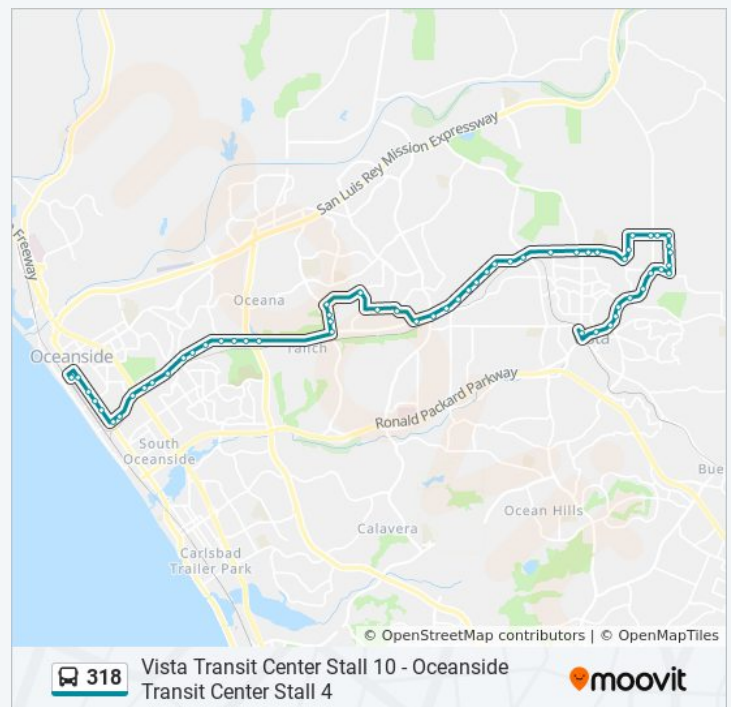

Oceanside BI & Barnwell St

Oceanside BI & Macdonald St

Oceanside BI & Hoover St

Oceanside Blvd & Crouch St

Oceanside Blvd & 1906

Oceanside Blvd & State Tree Dr

Oceanside BI & Vine St

Oceanside Blvd & Ditmar St

Oceanside BI & Coast Hwy

Coast Hwy & West St

Coast Hwy & Wisconsin Av

Coast Hwy & Washington Av

Coast Hwy & Michigan Av

Oceanside Transit Center

57 stops

[VIEW LINE SCHEDULE](#)

- Oceanside Transit Center
- Coast Hwy & Topeka St
- Coast Hwy & Washington Av
- Coast Hwy & Wisconsin Av
- Coast Hwy & West St
- Oceanside Bl & Coast Hwy
- Oceanside Blvd & Ditmar St
- Oceanside Blvd & I-5
- Oceanside Blvd & Commerce St
- Oceanside Blvd & State Tree Dr
- Oceanside Blvd & Crouch St
- Oceanside Bl & Industry St
- Oceanside Bl & Macdonald St
- Oceanside Bl & Camelot Dr
- Oceanside Bl & Foussat Rd
- Oceanside Blvd & Garrison St
- Oceanside Blvd & El Camino Real W
- Oceanside Blvd & El Camino Real E
- Rancho Del Oro Dr & Oceanside Blvd
- Rancho Del Oro Dr & Seagate Way (South)
- Rancho Del Oro Dr & Seagate Way (North)
- Ocean Ranch Blvd & Rancho Del Oro Dr
- Corporate Center & Ocean Ranch Blvd
- Avenida De La Plata & Across From Genentech
- Avenida Del Oro & Avenida De La Plata
- Oceanside Blvd & Avenida Del Oro
- Oceanside Blvd & Collge Blvd
- Oceanside Bl & Arroyo Av
- Oceanside Bl & Ord Way
- Oceanside Blvd & Beverly Glen Dr
- Oceanside Blvd & Peacock Blvd

318 bus Info

Direction: Vista

Stops: 57

Trip Duration: 52 min

Line Summary:

Vista Transit Center Stall 10 - Oceanside
Transit Center Stall 4

Oceanside Blvd & Temple Heights Dr

Oceanside Blvd & 4927