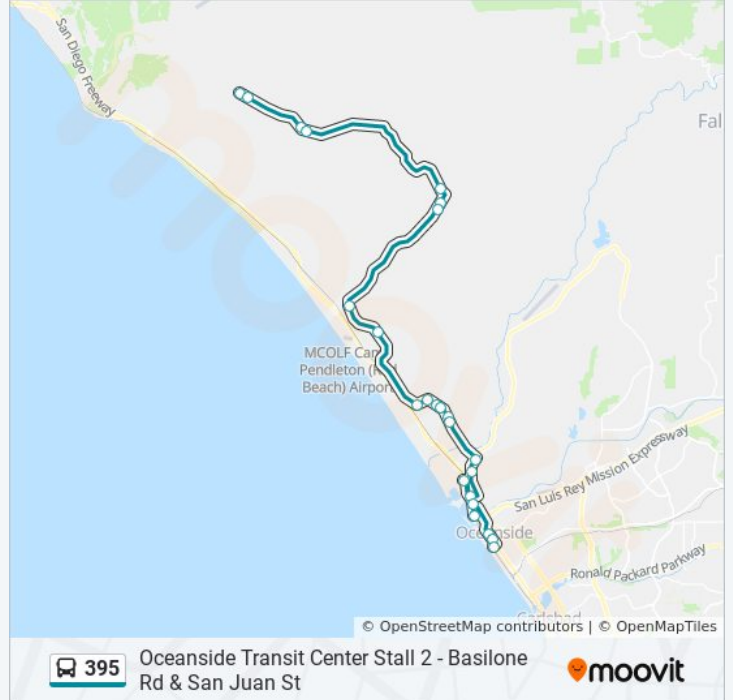

Santa Fe Av & 5th St

Santa Fe Av & Nautilus St

Santa Fe Av & Harbor Dr

Coast Hwy & Surfrider Way

Coast Hwy & Civic Center Dr

Oceanside Transit Center

395 bus time schedules and route maps are available in an offline PDF at moovitapp.com. Use the [Moovit App](#) to see live bus times, train schedule or subway schedule, and step-by-step directions for all public transit in San Diego.

[About Moovit](#) · [MaaS Solutions](#) · [Supported Countries](#) · [Mooviter Community](#)

© 2024 Moovit - All Rights Reserved

Check Live Arrival Times