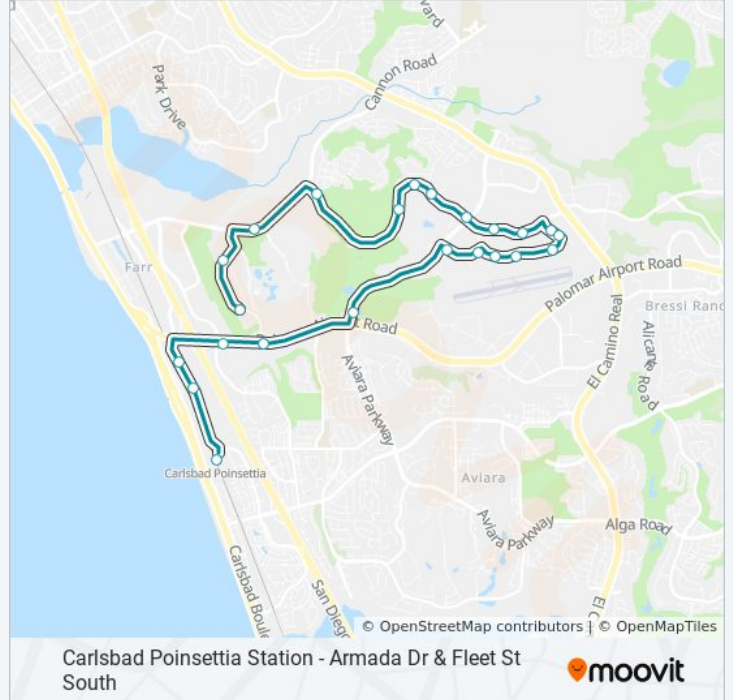

444 bus Info

Direction: Armada Dr/Fleet St

Stops: 23

Trip Duration: 31 min

Line Summary:

Armada Dr & Fleet St North

Armada Dr & Fleet St South

Direction: Carlsbad Poinsettia Station

24 stops

[VIEW LINE SCHEDULE](#)

Armada Dr & Fleet St South

Armada Dr & Fleet St North

Cannon Rd & Grand Pacific Dr

Faraday Av & Cannon Rd

Faraday Av & 1525

Faraday Av & 1620