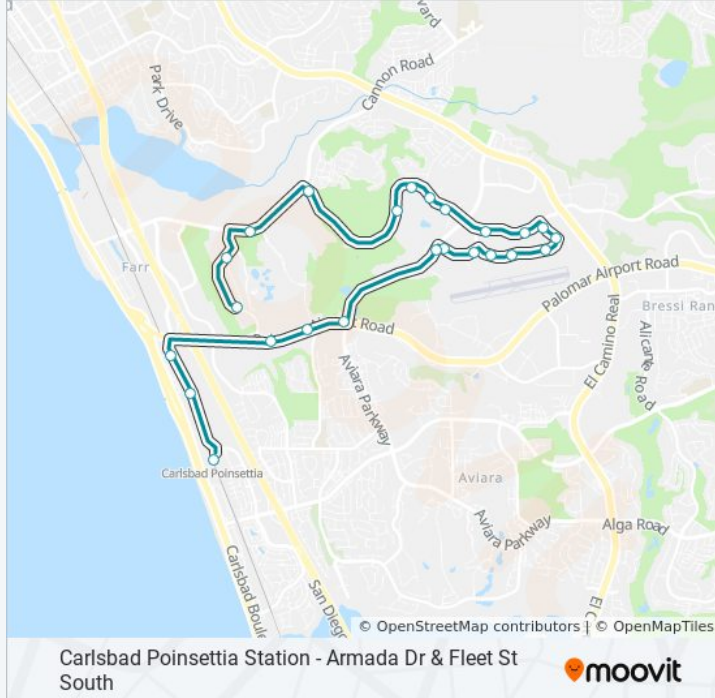

Palomar Airport Rd & College Bl

Palomar Airport Rd & the Crossings Dr

Palomar Airport Rd & Armada Dr

Avenida Encinas & Palomar Airport Rd

Avenida Encinas & 6200 (Opp Sewage Treatment)

Carlsbad Poinsettia Station

444 bus time schedules and route maps are available in an offline PDF at moovitapp.com. Use the [Moovit App](#) to see live bus times, train schedule or subway schedule, and step-by-step directions for all public transit in San Diego.

[About Moovit](#) • [MaaS Solutions](#) • [Supported Countries](#) • [Mooviter Community](#)

© 2024 Moovit - All Rights Reserved

Check Live Arrival Times