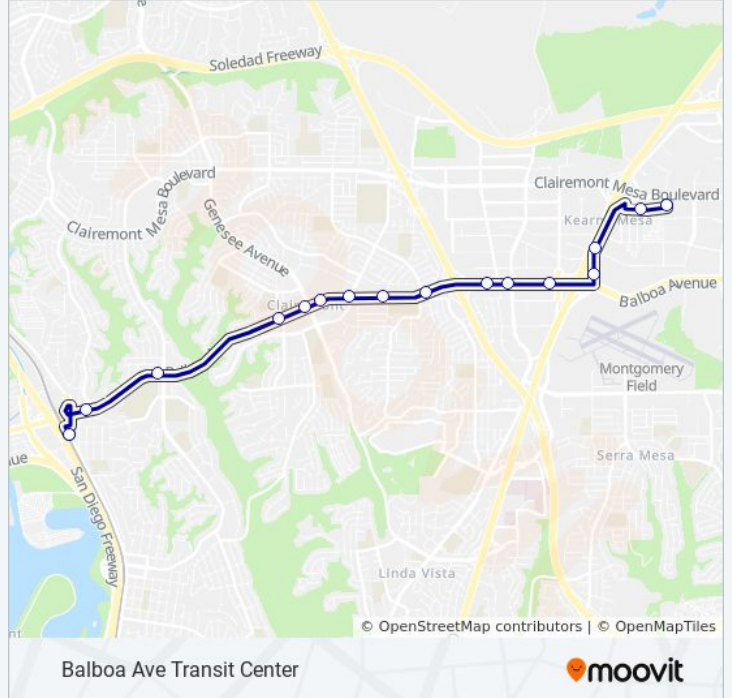

### Direction: Balboa Ave Transit Center

16 stops

[VIEW LINE SCHEDULE](#)

Complex Dr & Clairemont Mesa Bl

Complex Dr & 8806

Kearny Villa Rd & Tech Way

Kearny Villa Rd & Century Park Ct

Balboa Av & Mercury St

Balboa Av & Clairemont Dr

Balboa Av & Moraga Av

Balboa Avenue Transit Center

### 27 bus Time Schedule

Balboa Ave Transit Center Route Timetable:

Sunday	5:53 PM - 6:22 PM
Monday	Not Operational
Tuesday	Not Operational
Wednesday	Not Operational
Thursday	Not Operational
Friday	Not Operational
Saturday	Not Operational

### 27 bus Info

**Direction:** Balboa Ave Transit Center

**Stops:** 16

**Trip Duration:** 23 min

**Line Summary:**

**Direction: Kearny Mesa T.C.**

31 stops

[VIEW LINE SCHEDULE](#)