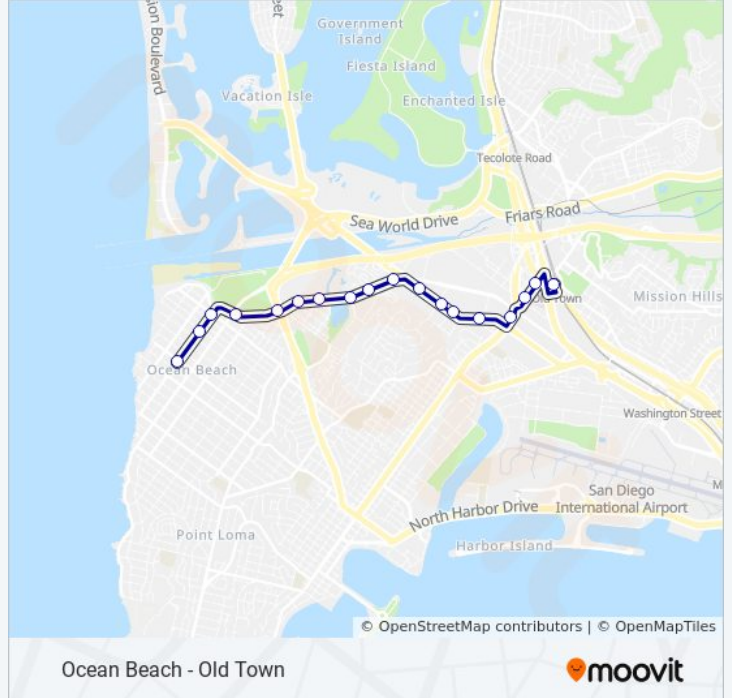

### Direction: Ocean Beach

17 stops

[VIEW LINE SCHEDULE](#)

Old Town Transit Center

Rosecrans St & Kurtz St

Rosecrans St & Midway Dr

Midway Dr & East Dr

Midway Dr & Fordham St

West Point Loma Bl & Nimitz Bl

West Point Loma Bl & Sunset Cliffs Bl

Cable St & Voltaire St

Cable St & Brighton Av

Cable St & Newport Av

### 35 bus Info

**Direction:** Ocean Beach

**Stops:** 17

**Trip Duration:** 23 min

**Line Summary:**

Ocean Beach - Old Town

**Direction: Old Town**

19 stops

[VIEW LINE SCHEDULE](#)

- Cable St & Newport Av
- Cable St & Narragansett Av
- Cable St & Newport Av
- Cable St & Cape May Av
- Cable St & Voltaire St
- West Point Loma Bl & Sunset Cliffs Bl
- West Point Loma Bl & Nimitz Bl
- West Point Loma Bl & Mentone St
- West Point Loma Bl & Temecula St
- West Point Loma Bl & Famosa Bl
- West Point Loma Bl & Adrian St
- West Point Loma Bl & Loma Riviera Dr
- West Point Loma Bl & Groton St
- Midway Dr & Duke St
- Midway Dr & Kemper St
- Midway Dr & Fordham St
- Midway Dr & East Dr
- Rosecrans St & Sports Arena Bl