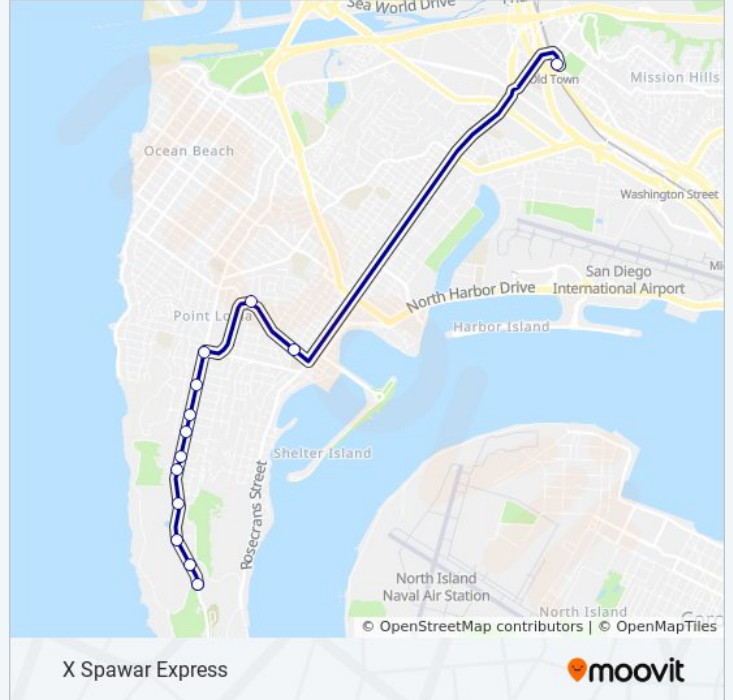

84 bus time schedules and route maps are available in an offline PDF at moovitapp.com. Use the [Moovit App](#) to see live bus times, train schedule or subway schedule, and step-by-step directions for all public transit in San Diego.

[About Moovit](#) • [MaaS Solutions](#) • [Supported Countries](#) • [Mooviter Community](#)

© 2024 Moovit - All Rights Reserved

Check Live Arrival Times