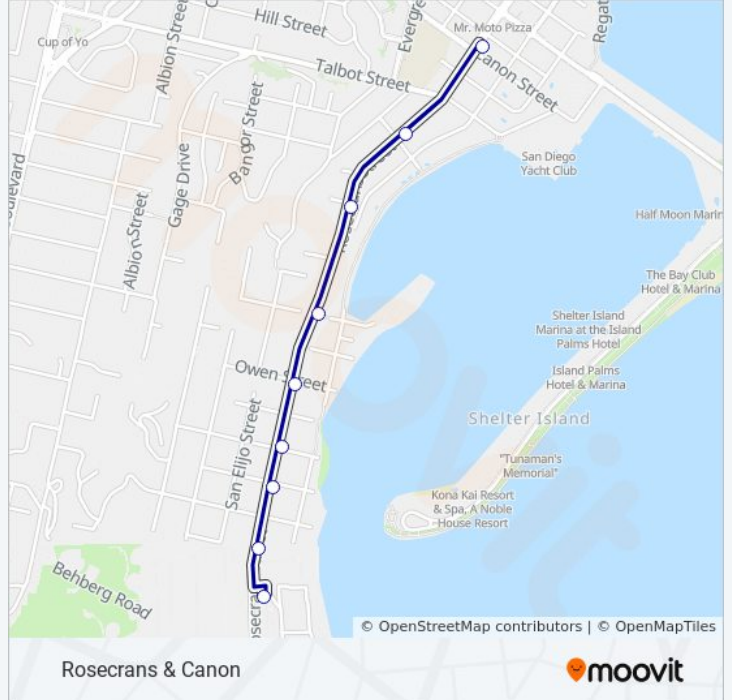

Rosecrans & Canon Route Timetable:

Sunday	Not Operational
Monday	6:00 PM
Tuesday	6:00 PM
Wednesday	6:00 PM
Thursday	6:00 PM
Friday	6:00 PM
Saturday	Not Operational

84 bus Info

Direction: Rosecrans & Canon

Stops: 9

Trip Duration: 6 min

Line Summary:

Direction: Spawar Main Gate

18 stops

[VIEW LINE SCHEDULE](#)

- Strothe Rd & Rosecrans St
- Rosecrans St & Kellogg St
- Rosecrans St & Lawrence St
- Rosecrans St & McCall St
- Rosecrans St & Owen St
- Rosecrans St & Qualtrough St
- Rosecrans St & Kona Wy
- Rosecrans St & Bessemer St
- Rosecrans St & Canon St
- Shelter Island Dr & Rosecrans St
- Canon St & Evergreen St
- Canon St & Del Mar Av
- Catalina Bl & Talbot St
- Catalina Bl & Lomaland Dr
- Catalina Bl & Dupont St
- Catalina Bl & Garden Ln
- Catalina Bl & Cedarbrae Ln
- Catalina Bl & Electron Dr (Gate 2)

84 bus Info

Direction: Sub Base

Stops: 27

Trip Duration: 23 min

Line Summary:

Shelter Island Dr & Rosecrans St

Rosecrans St & Canon St

Rosecrans St & Talbot St

13 stops

[VIEW LINE SCHEDULE](#)

Old Town Transit Center

Canon St & Evergreen St

Canon St & Del Mar Av

Catalina Bl & Talbot St

Catalina Bl & Lomaland Dr

Catalina Bl & Dupont St