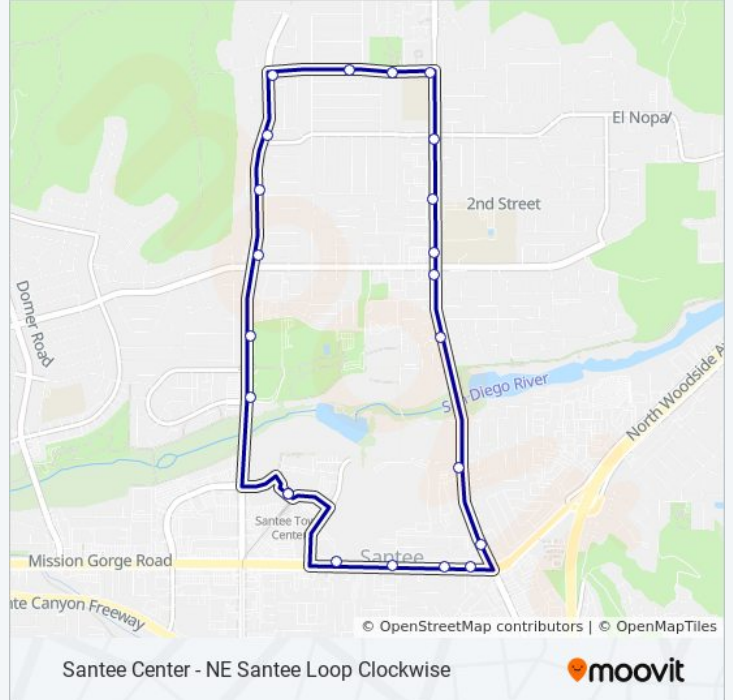

The 832 bus line Santee Center - NE Santee Loop Clockwise has one route. For regular weekdays, their operation hours are:

(1) North Santee: 6:05 AM - 7:21 PM

Use the Moovit App to find the closest 832 bus station near you and find out when is the next 832 bus arriving.

Direction: North Santee

22 stops

[VIEW LINE SCHEDULE](#)

- Santee Town Center
- Cuyamaca St & River Park Dr
- Cuyamaca St & Riverwalk Dr
- Cuyamaca St & Mast Bl
- Cuyamaca St & Beck Dr
- Cuyamaca St & El Nopal
- Cuyamaca St & Woodglen Vista Dr
- Woodglen Vista Dr & Ironwood Av
- Woodglen Vista Dr & Woodpark Dr
- Woodglen Vista Dr & Magnolia Av
- Magnolia Av & El Nopal
- Magnolia Av & 2nd St
- Magnolia Av & Mast Bl
- Magnolia Av & Mast Bl
- Magnolia Av & Frank Ln
- Magnolia Av & Riverview Pkwy
- Magnolia Av & Park Av
- Mission Gorge Rd & 1st-Magnolia Ave
- Mission Gorge Rd & Edgemoor Dr
- Mission Gorge Rd & Cottonwood Av
- Mission Gorge Rd & 10152

832 bus Time Schedule

North Santee Route Timetable:

Sunday	8:21 AM - 4:21 PM
Monday	6:05 AM - 7:21 PM
Tuesday	6:05 AM - 7:21 PM
Wednesday	6:05 AM - 7:21 PM
Thursday	6:05 AM - 7:21 PM
Friday	6:05 AM - 7:21 PM
Saturday	8:21 AM - 4:21 PM

832 bus Info

Direction: North Santee

Stops: 22

Trip Duration: 20 min

Line Summary:

832 bus time schedules and route maps are available in an offline PDF at moovitapp.com. Use the [Moovit App](#) to see live bus times, train schedule or subway schedule, and step-by-step directions for all public transit in San Diego.