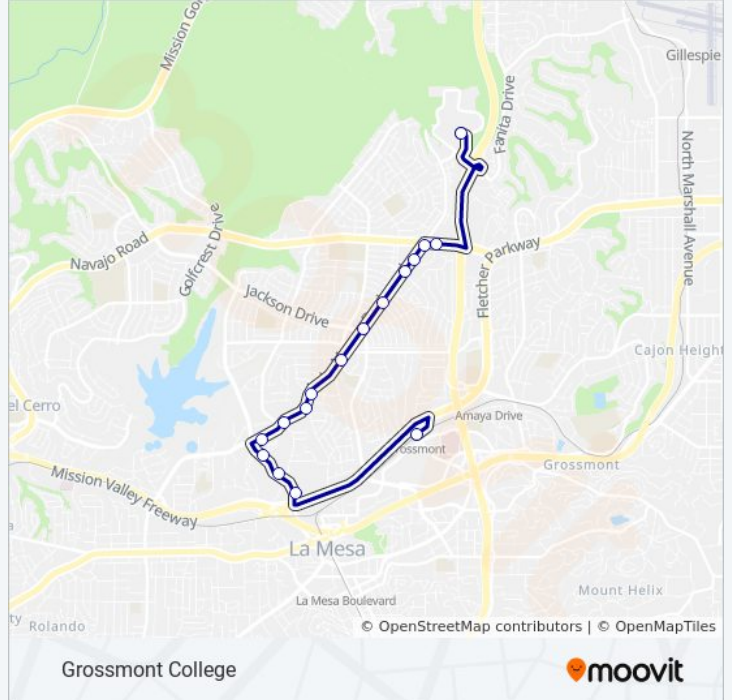

## Direction: Grossmont College

16 stops

[VIEW LINE SCHEDULE](#)

Grossmont Transit Center  
Baltimore Dr & Parkway Dr  
Baltimore Dr & Aztec Dr  
Baltimore Dr & Wellesley St  
Lake Murray Bl & Baltimore Dr  
Lake Murray Bl & Aztec Dr  
Lake Murray Bl & Marengo Av  
Lake Murray Bl & Stadler St  
Lake Murray Bl & El Paso St  
Lake Murray Bl & Jackson Dr  
Lake Murray Bl & Lake Aral Dr  
Lake Murray Bl & Lake Arrowhead Dr  
Lake Murray Bl & Lynnhaven Ln  
Lake Murray Bl & Navajo Rd  
Navajo Rd & Jaffe Ct  
Grossmont College

## 854 bus Time Schedule

Grossmont College Route Timetable:

Sunday	Not Operational
Monday	6:17 AM - 7:19 PM
Tuesday	6:17 AM - 7:19 PM
Wednesday	6:17 AM - 7:19 PM
Thursday	6:17 AM - 7:19 PM
Friday	6:17 AM - 7:19 PM
Saturday	Not Operational

## 854 bus Info

**Direction:** Grossmont College

**Stops:** 16

**Trip Duration:** 21 min

**Line Summary:**

**Direction: Grossmont Trolley**

16 stops

[VIEW LINE SCHEDULE](#)

- Grossmont College
- Navajo Rd & Hwy 125 Off Ramp
- Lake Murray Bl & Navajo Rd
- Lake Murray Bl & Lynnhaven Ln
- Lake Murray Bl & San Carlos Dr
- Lake Murray Bl & Lake Adlon Dr
- Lake Murray Bl & Jackson Dr
- Lake Murray Bl & El Paso St
- Lake Murray Bl & Bob St
- Lake Murray Bl & Marengo Av
- Lake Murray Bl & Cowles Mountain Bl
- Lake Murray Bl & Baltimore Dr (Vons)
- Baltimore Dr & Lake Murray Bl
- Baltimore Dr & Aztec Dr
- Baltimore Dr & Parkway Dr
- Grossmont Transit Center