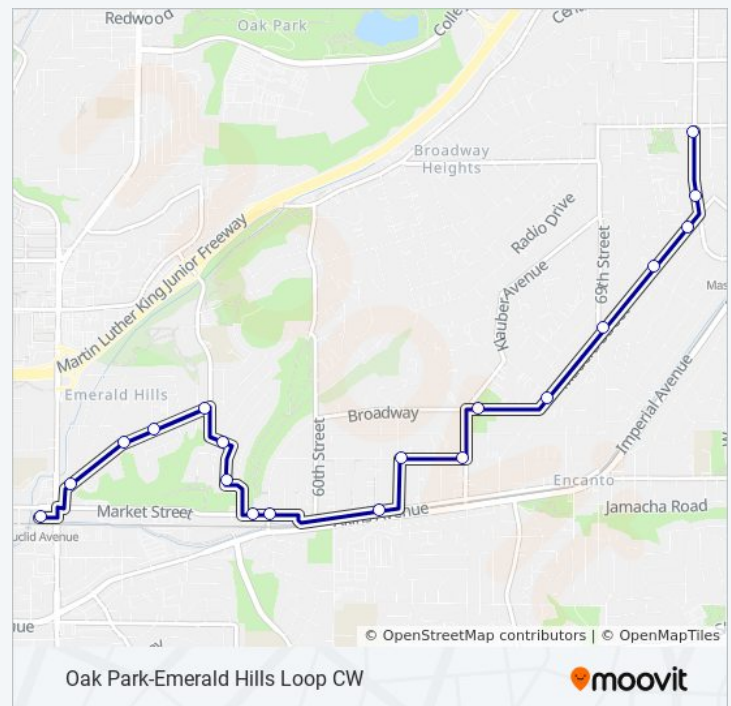

Direction: College Grove

52 stops

[VIEW LINE SCHEDULE](#)

- Euclid Ave Station
- Euclid Av & Guymon St
- Euclid Av & Hilltop Dr
- Federal Bl & Euclid Av
- Federal Bl & Pentecost Wy
- Bayview Heights Dr & 1737
- Bayview Heights Dr & Bayview Heights Pl
- Bayview Heights Dr & Hudson Bay Ter
- Bayview Heights Dr & Grape St
- Grape St & 55th St
- Grape St & Champion St
- 54th St & Pirotte Dr
- 54th St & Laurel St
- 54th St & Nutmeg St
- 54th St & College Grove Dr
- 54th St & Redwood St
- 54th St & Marvin St
- 54th St & Streamview Dr
- Streamview Dr & 55th St
- Streamview Dr & Lynn St
- Streamview Dr & 5955
- Streamview Dr & Glade St

916 bus Info

Direction: College Grove

Stops: 52

Trip Duration: 48 min

Line Summary:

Massachusetts Av & Mt Vernon St
Massachusetts Av & Madera St
Madera St & Shirley Ln
Madera St & Ramon St
Madera St & Primera St
Madera St & Bittern St
Broadway & 65th St
Brooklyn Av & 65th St
Brooklyn Av & 63rd St
Akins Av & Encanto/62nd St Trolley Station
Market St & Merlin Dr
Market St & Radio Dr
Pyramid St & Kenwood St
Kelton Rd & Bollenbacher St
Roswell St & 56th St
Roswell St & Hanover St
Roswell St & Hilltop Dr
Roswell St & 51st St
Euclid Ave Station

Sunday	Not Operational
Monday	5:16 AM - 6:16 AM
Tuesday	5:16 AM - 6:16 AM
Wednesday	5:16 AM - 6:16 AM
Thursday	5:16 AM - 6:16 AM
Friday	5:16 AM - 6:16 AM
Saturday	6:18 AM

916 bus Info

Direction: Euclid Transit Center

Stops: 19

Trip Duration: 16 min

Line Summary:

916 bus time schedules and route maps are available in an offline PDF at moovitapp.com. Use the [Moovit App](#) to see live bus times, train schedule or subway schedule, and step-by-step directions for all public transit in San Diego.