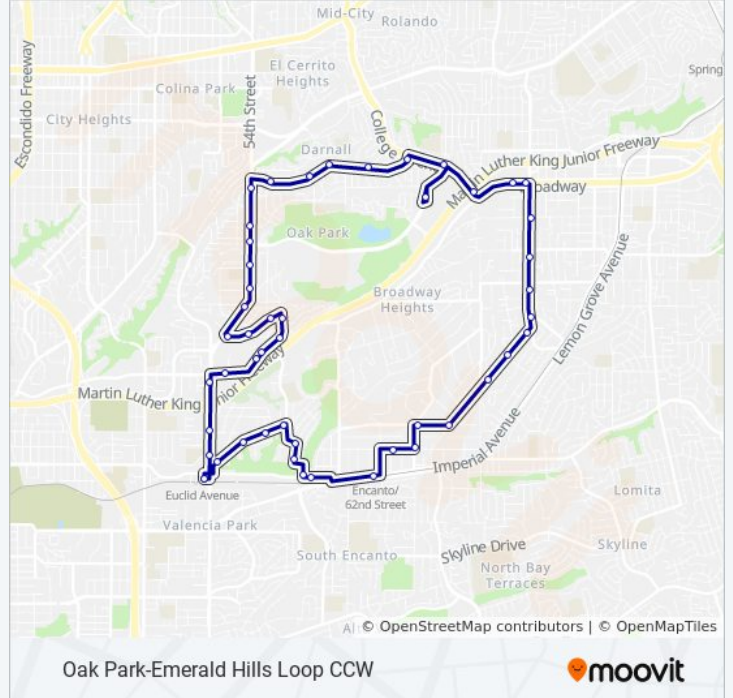

College Av & College Grove Dr

Streamview Dr & College Av

Streamview Dr & Glade St

Streamview Dr & 5930

Streamview Dr & Michael St

Streamview Dr & 55th St

54th St & Streamview Dr

54th St & Redwood St

54th St & Krenning St

54th St & Nutmeg St

54th St & Laurel St

54th St & Pirotte Dr

Grape St & 54th St

Grape St & Champion St

Grape St & 55th St

Bayview Heights Dr & Grape St

Bayview Heights Dr & Hudson Bay Ter

Bayview Heights Dr & Bayview Heights Pl

Bayview Heights Dr & 1670

Federal Bl & Pentecost Wy

Euclid Av & Federal Bl

Euclid Av & Hilltop Dr

Euclid Av & Guymon St

Euclid Ave Station

Streamview Dr & College Av

Streamview Dr & Glade St

Streamview Dr & 5930

Streamview Dr & Michael St

Streamview Dr & 55th St

54th St & Streamview Dr

54th St & Redwood St

54th St & Krenning St