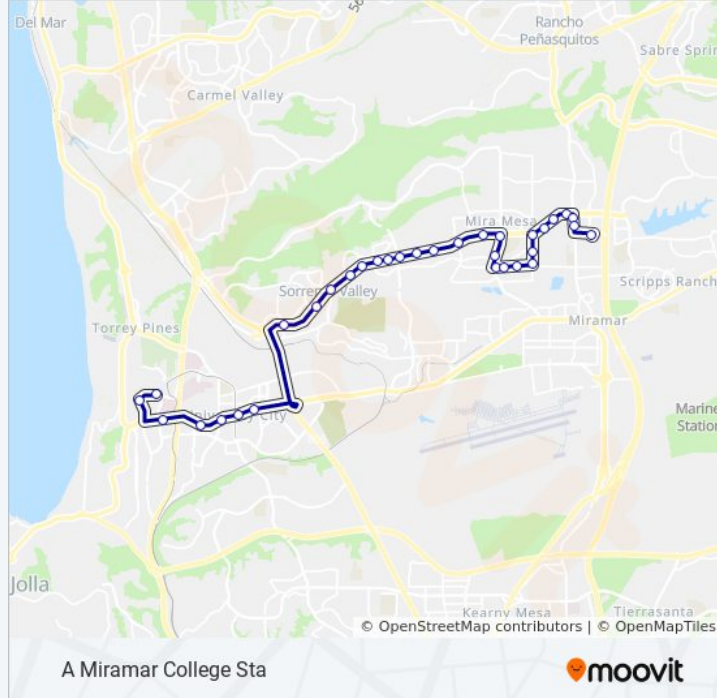

921 bus Info

Direction: A Miramar College Sta

Stops: 33

Trip Duration: 41 min

Line Summary:

Gold Coast Dr & Camino Ruiz

Gold Coast Dr & Saluda Av

Gold Coast Dr & San Ramon Dr

Westonhill Dr & Gold Coast Dr

Westonhill Dr & Hebrides Dr

Westonhill Dr & Mira Mesa Bl

Mira Mesa Bl & Greenford Dr

Mira Mesa Bl & Marbury Av

Mira Mesa Bl & Rickert Rd

Black Mountain Rd & Mira Mesa Bl

Black Mountain Rd & 10770 the Woods Mhp

Miramar College Transit Station

Direction: A Ucsd

35 stops

[VIEW LINE SCHEDULE](#)

Miramar College Transit Station

Black Mountain Rd & Village Greens Mhp
(10771)

Mira Mesa Bl & Black Mountain Rd

Mira Mesa Bl & Westmore Rd

Mira Mesa Bl & Greenford Dr

Westonhill Dr & Mira Mesa Bl

Westonhill Dr & Hebrides Dr

Westonhill Dr & Gold Coast Dr

Gold Coast Dr & San Ramon Dr

Gold Coast Dr & Drumcliff Av

Gold Coast Dr & Camino Ruiz

Camino Ruiz & Reagan Rd