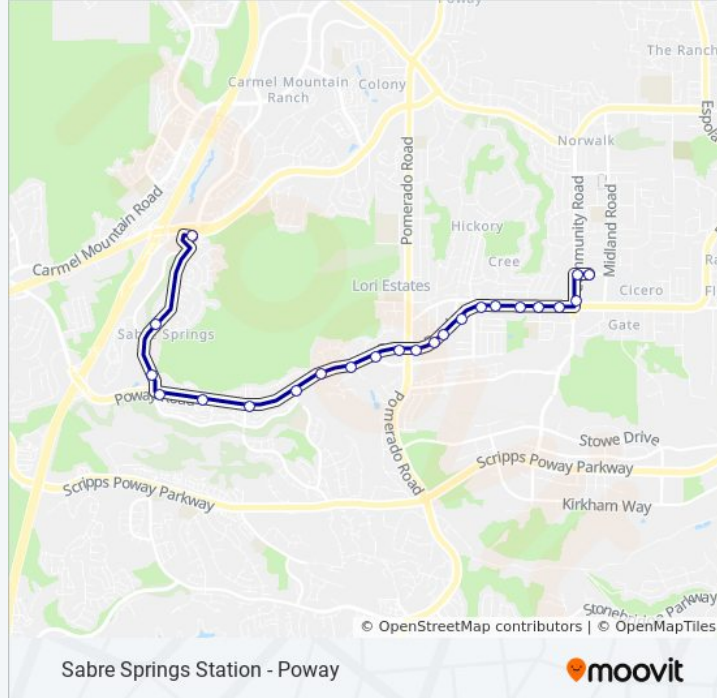

Direction: Poway - Hilleary Pl

23 stops

[VIEW LINE SCHEDULE](#)

- Sabre Springs & Penasquitos Transit Station
- Sabre Springs Pkwy & Wimberly Sq
- Sabre Springs Pkwy & Savannah Creek Rd
- Poway Rd & Sabre Springs Pkwy
- Poway Rd & Creekview Dr
- Poway Rd & Springbrooke Dr
- Poway Rd & Springhurst Dr
- Poway Rd & Iola Wy
- Poway Rd & Cobblestone Creek Rd
- Poway Rd & Oak Knoll Rd
- Poway Rd & Pomerado Rd
- Poway Rd & Pomerado Rd
- Poway Rd & Countryside Apt
- Poway Rd & Ridgedale Dr
- Poway Rd & Silver Lake Dr
- Poway Rd & Carriage Rd
- Poway Rd & Carriage Heights Wy
- Poway Rd & Quate Ct
- Poway Rd & Bowron Road
- Poway Rd & Poway Plaza
- Community Rd & Poway Rd
- Hilleary Pl & Community Rd

944 bus Info

Direction: Poway - Hilleary Pl

Stops: 23

Trip Duration: 18 min

Line Summary:

Hilleary Pl & Hilleary Park Dr

Direction: Sabre Springs Sta

22 stops

[VIEW LINE SCHEDULE](#)

Hilleary Pl & Hilleary Park Dr

Midland Rd & Poway Rd

Poway Rd & Midland Rd

Poway Rd & Community Rd

Poway Rd & 13236

Poway Rd & Tarascan Rd (Library Plaza)

Poway Rd & Tarascan Rd

944 bus Info

Direction: Sabre Springs Sta

Stops: 22

Trip Duration: 18 min

Line Summary:

Poway Rd & Creekview Dr

Sabre Springs Pkwy & Savannah Creek Rd

Sabre Springs Pkwy & Morning Creek Dr