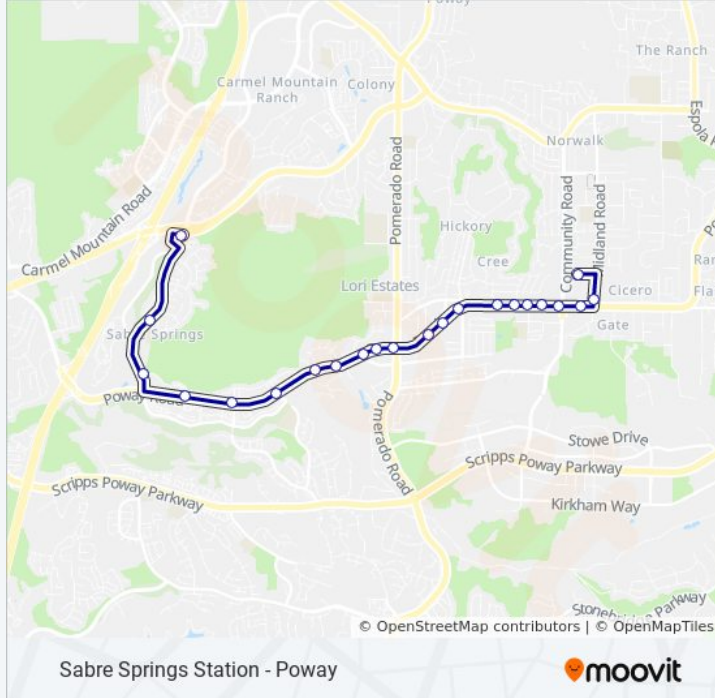

944

Sabre Springs Station - Poway

Get The App

The 944 bus line (Sabre Springs Station - Poway) has 2 routes. For regular weekdays, their operation hours are:
 (1) Poway - Hilleary Pl: 5:34 AM - 7:15 PM
 (2) Sabre Springs Sta: 5:04 AM - 6:44 PM
 Use the Moovit App to find the closest 944 bus station near you and find out when is the next 944 bus arriving.

944 bus Info

Direction: Poway - Hilleary Pl

Stops: 23

Trip Duration: 18 min

Line Summary:

Hilleary Pl & Hilleary Park Dr

Direction: Sabre Springs Sta

22 stops

944 bus Info

Direction: Sabre Springs Sta

Stops: 22

Trip Duration: 18 min

Line Summary:

Poway Rd & Creekview Dr

Sabre Springs Pkwy & Savannah Creek Rd

Sabre Springs Pkwy & Morning Creek Dr

Sabre Springs & Penasquitos Transit Station

944 bus time schedules and route maps are available in an offline PDF at moovitapp.com. Use the [Moovit App](#) to see live bus times, train schedule or subway schedule, and step-by-step directions for all public transit in San Diego.