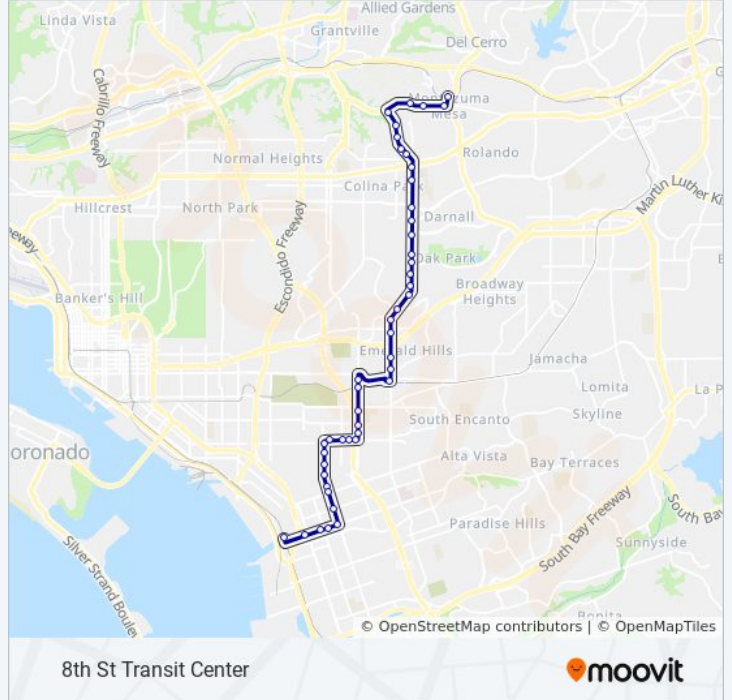

955

8th St Transit Center

Get The App

The 955 bus line (8th St Transit Center) has 2 routes. For regular weekdays, their operation hours are:

(1) 8th St Transit Center: 5:04 AM - 10:56 PM(2) Sdsu: 4:43 AM - 10:26 PM

955 bus Info

Direction: 8th St Transit Center

Stops: 46

Trip Duration: 51 min

Line Summary:

Euclid Av & Hilltop Dr  
 Euclid Av & Guymon St  
 Euclid Ave Station  
 47th St & Hartley St  
 47th St Trolley Station  
 47th St & Imperial Av  
 47th St & Ocean View Bl  
 47th St & T St  
 Logan Av & 47th St  
 Logan Av & 46th St  
 Logan Av & 45th St  
 Logan Av & Dominion St  
 43rd St & National Av  
 43rd St & Keeler Av  
 43rd St & Hwy 805  
 43rd St & Delta St  
 Highland Av & Eta St  
 Highland Av & Division St  
 Highland Av & 4th St  
 8th St & Highland Av  
 8th St & E Av  
 8th St & C Av  
 W 8th St & Roosevelt Av  
 8th Street Transit Center

**Direction: Sdsu**

46 stops

[VIEW LINE SCHEDULE](#)

8th Street Transit Center  
 8th St & National City Bl  
 8th St & C Av  
 8th St & F Av  
 Highland Av & 8th St

**955 bus Time Schedule**

Sdsu Route Timetable:

54th St & Marvin St

54th St & Streamview Dr

54th St & Lea St

54th St & University Av

54th St & University Av

54th St & 54th Pl

54th St & Trojan Av

**955 bus Info**