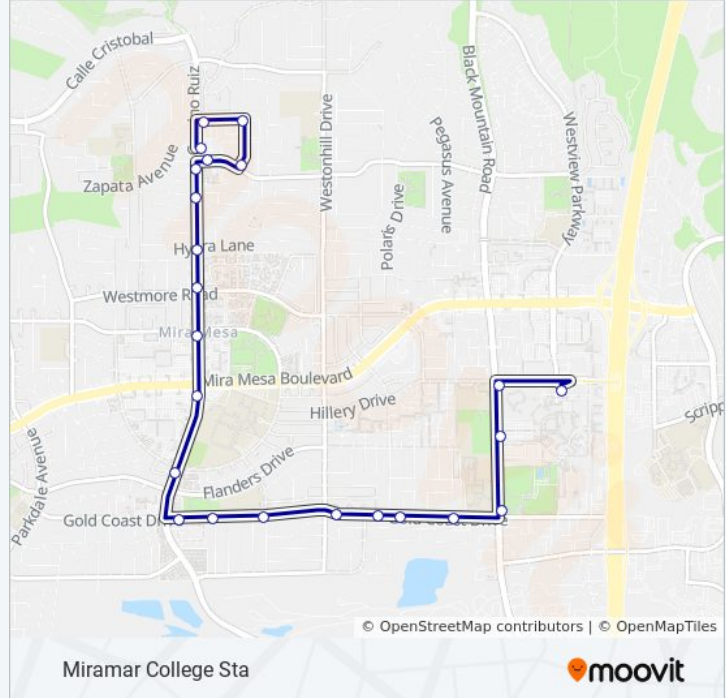

964

Alliant University

Get The App

The 964 bus line (Alliant University) has 3 routes. For regular weekdays, their operation hours are:  
 (1) Alliant University: 5:35 AM - 5:48 PM (2) Cam Ruiz & Capricorn: 6:04 AM - 7:58 PM (3) Miramar College Sta: 6:18 PM - 7:23 PM

Use the Moovit App to find the closest 964 bus station near you and find out when is the next 964 bus arriving.

**Direction: Alliant University**

34 stops

[VIEW LINE SCHEDULE](#)

- Camino Ruiz & Capricorn Wy
- Zapata Av & Camino Ruiz
- Zapata Av & Kelowna Rd
- Kelowna Rd & Capricorn Wy
- Capricorn Way & Camino Ruiz
- Camino Ruiz & Teresa Dr
- Camino Ruiz & Calle Morelos
- Camino Ruiz & Hydra Ln
- Camino Ruiz & Westmore Rd
- Camino Ruiz & New Salem St
- Camino Ruiz & Mira Mesa Bl
- Camino Ruiz & Reagan Rd
- Gold Coast Dr & Camino Ruiz
- Gold Coast Dr & Saluda Av
- Gold Coast Dr & San Ramon Dr
- Gold Coast Dr & Gold Coast Wy
- Gold Coast Dr & Gold Coast Pl
- Gold Coast Dr & Londonderry Av
- Gold Coast Dr & Westchester Av
- Black Mountain Rd & Gold Coast Dr
- Black Mountain Rd & Miramar College Way

### 964 bus Info

**Direction:** Miramar College Sta

**Stops:** 23

**Trip Duration:** 20 min

**Line Summary:**

Gold Coast Dr & Gold Coast Pl

Gold Coast Dr & Londonderry Av

Gold Coast Dr & Westchester Av

Black Mountain Rd & Gold Coast Dr

Black Mountain Rd & Miramar College Way

Black Mountain Rd & Hillery Dr

Miramar College Transit Station

964 bus time schedules and route maps are available in an offline PDF at [moovitapp.com](https://moovitapp.com). Use the [Moovit App](#) to see live bus times, train schedule or subway schedule, and step-by-step directions for all public transit in San Diego.