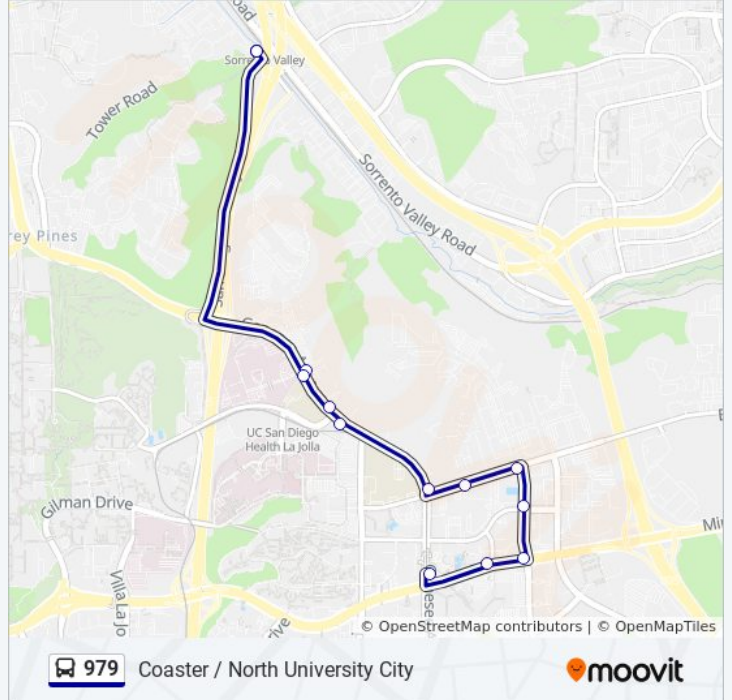

979

Coaster / North University City

Get The App

The 979 bus line Coaster / North University City has one route. For regular weekdays, their operation hours are:

(1) Coaster / North University City: 6:30 AM - 6:10 PM

Use the Moovit App to find the closest 979 bus station near you and find out when is the next 979 bus arriving.

Direction: Coaster / North University City

13 stops

[VIEW LINE SCHEDULE](#)

- Sorrento Valley Coaster Station
- Genesee Av & Scripps Hospital
- Genesee Av & Campus Point Dr
- Eastgate Mall & Easter Wy
- Eastgate Mall & Towne Centre Dr
- Towne Center Dr & Executive Dr
- La Jolla Village Dr & Towne Center Dr
- La Jolla Village Dr & Executive Wy
- Genesee Av & La Jolla Village Dr
- Genesee Av & Eastgate Mall
- Genesee Av & Campus Point Dr
- Genesee Av & Scripps Hospital
- Sorrento Valley Coaster Station

979 bus Time Schedule

Coaster / North University City Route Timetable:

Sunday	Not Operational
Monday	6:30 AM - 6:10 PM
Tuesday	6:30 AM - 6:10 PM
Wednesday	6:30 AM - 6:10 PM
Thursday	6:30 AM - 6:10 PM
Friday	6:30 AM - 6:10 PM
Saturday	Not Operational

979 bus Info

Direction: Coaster / North University City

Stops: 13

Trip Duration: 24 min

Line Summary:

979 bus time schedules and route maps are available in an offline PDF at moovitapp.com. Use the [Moovit App](#) to see live bus times, train schedule or subway schedule, and step-by-step directions for all public transit in San Diego.