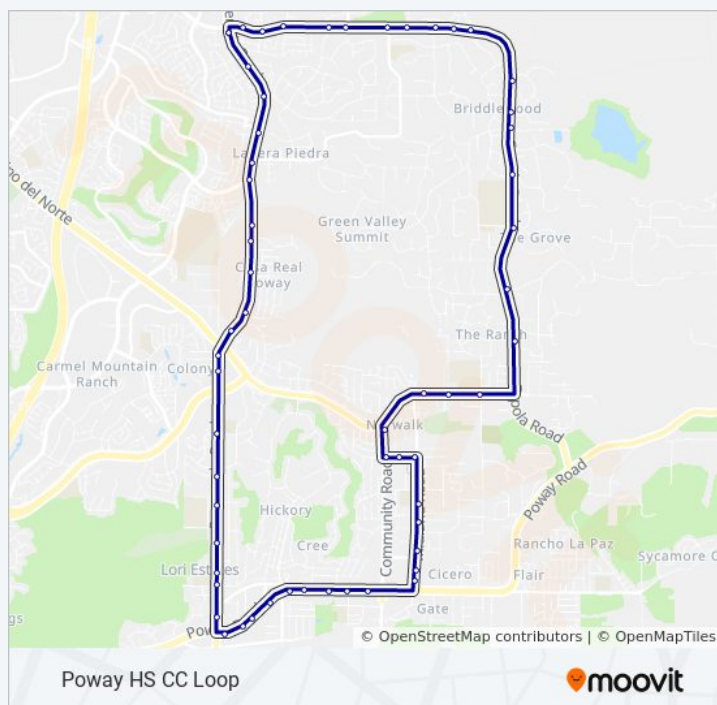

**945A bus Time Schedule**

A Poway Loop Route Timetable:

Sunday	Not Operational
Monday	6:30 AM - 7:35 AM
Tuesday	6:30 AM - 7:35 AM
Wednesday	6:30 AM - 7:35 AM
Thursday	6:30 AM - 7:35 AM
Friday	6:30 AM - 7:35 AM
Saturday	Not Operational

**945A bus Info**

**Direction:** A Poway Loop

**Stops:** 59

**Trip Duration:** 48 min

**Line Summary:**

Poway Rd & Carriage Heights Wy

Poway Rd & Quate Ct

Poway Rd & Bowron Road