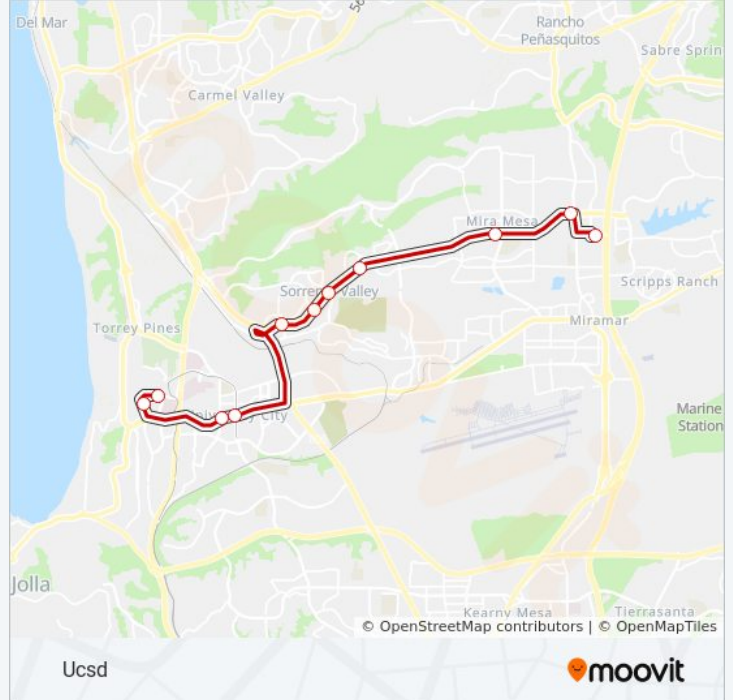

Use the Moovit App to find the closest 237 bus station near you and find out when is the next 237 bus arriving.

Direction: Miramar College Sta

11 stops

[VIEW LINE SCHEDULE](#)

Gilman & Myers

La Jolla Village Dr & Regents Rd

237 bus Info

Direction: Miramar College Sta

Stops: 11

Trip Duration: 36 min

Line Summary:

Direction: Ucsd

12 stops

[VIEW LINE SCHEDULE](#)

- Miramar College Transit Station
- Mira Mesa Bl & Black Mountain Rd
- Mira Mesa Bl & Camino Ruiz
- Mira Mesa Bl & Shilling Av
- Mira Mesa Bl & Genetic Center Dr
- Mira Mesa Bl & Pacific Heights Bl
- Mira Mesa Bl & Lusk Bl
- Mira Mesa Bl & Scranton Rd
- La Jolla Village Dr & Genesee Av
- La Jolla Village Dr & Regents Rd
- Gilman Dr & Eucalyptus Grove Ln
- Gilman & Myers

237 bus Info

Direction: Ucsd

Stops: 12

Trip Duration: 39 min

Line Summary:

237 bus time schedules and route maps are available in an offline PDF at moovitapp.com. Use the [Moovit App](#) to see live bus times, train schedule or subway schedule, and step-by-step directions for all public transit in San Diego.