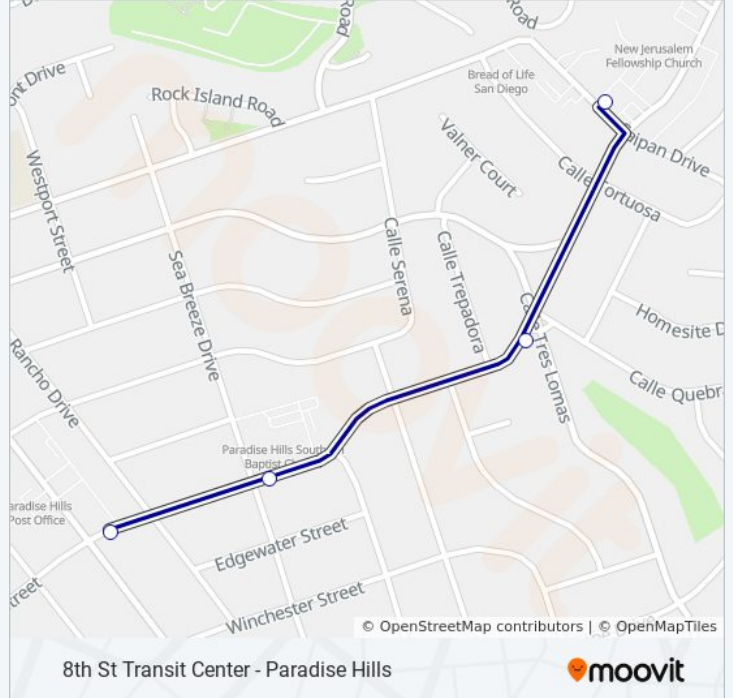

Use the Moovit App to find the closest 963 bus station near you and find out when is the next 963 bus arriving.

Direction: 8th St Transit Center

19 stops

[VIEW LINE SCHEDULE](#)

- Saipan St & Potomac St
- Alleghany St & Munda Rd
- Alleghany St & Westport St
- Alleghany St & Reo Dr
- Harbison Av & E 16th St
- Plaza BI & Harbison Av
- Plaza BI & 2721
- Plaza BI & Euclid Av
- Plaza BI & Euclid Av
- Plaza BI & Grove St
- Plaza BI & 1858
- Plaza BI & Palm Av
- Plaza BI & N Av
- Plaza BI & L Av
- Plaza BI & Highland Av
- Plaza BI & D Av
- National City BI & Plaza BI
- W 8th St & Roosevelt Av
- 8th Street Transit Center

963 bus Info

Direction: 8th St Transit Center

Stops: 19

Trip Duration: 20 min

Line Summary:

8th St Transit Center - Paradise Hills

Direction: 8th St Transit Center

4 stops

[VIEW LINE SCHEDULE](#)

Cumberland St & Reo Dr

Cumberland St & Seabreeze Dr

Cumberland St & Calle Tres Lomas

Saipan St & Potomac St

963 bus Time Schedule

8th St Transit Center Route Timetable:

Sunday	5:50 AM
Monday	5:27 AM - 5:57 AM
Tuesday	5:27 AM - 5:57 AM
Wednesday	5:27 AM - 5:57 AM
Thursday	5:27 AM - 5:57 AM
Friday	5:27 AM - 5:57 AM
Saturday	5:50 AM

963 bus Info

Direction: 8th St Transit Center

Stops: 4

Trip Duration: 3 min

Line Summary:

8th St Transit Center - Paradise Hills

Direction: Paradise Hills

20 stops