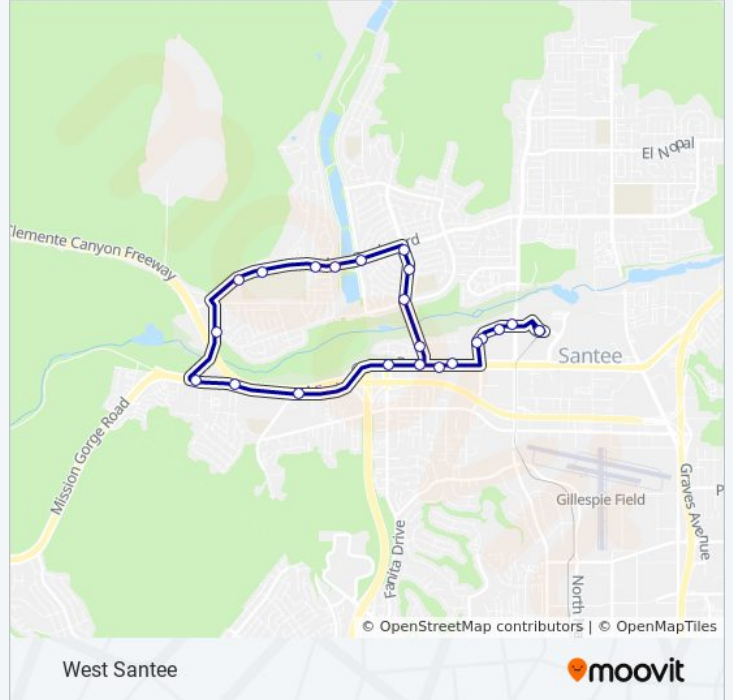

 834

West Santee

Get The App

The 834 bus line West Santee has one route. For regular weekdays, their operation hours are:

(1) West Santee: 6:36 AM - 6:48 PM

Use the Moovit App to find the closest 834 bus station near you and find out when is the next 834 bus arriving.

Direction: West Santee

23 stops

[VIEW LINE SCHEDULE](#)

- Santee Town Center
- Town Center Pkwy & Cuyamaca St
- Town Center Pkwy & 140
- Mission Gorge Rd & 9416 (Lowes)
- Mission Gorge Rd & Carlton Hills Bl
- Mission Gorge Rd & Fanita Dr
- Mission Gorge Rd & Mesa Rd
- Mission Gorge Rd & Big Rock Rd
- Mission Gorge Rd & West Hills Pkwy
- West Hills Pkwy & Carlton Oaks Dr
- Mast Bl & West Hills Pkwy
- Mast Bl & 8756 (West Hills Hs)
- Mast Bl & Medina Dr
- Mast Bl & Pebble Beach Dr
- Mast Bl & Fanita Pkwy
- Carlton Hills Bl & Mast Bl
- Carlton Hills Bl & Stoyer Dr
- Carlton Hills Bl & Carlton Oaks Dr
- Carlton Hills Bl & Willowgrove Av
- Mission Gorge Rd & Hazeldon Dr
- Town Center Pkwy & 101
- Town Center Pkwy & 205

834 bus Time Schedule

West Santee Route Timetable:

Sunday	Not Operational
Monday	6:36 AM - 6:48 PM
Tuesday	6:36 AM - 6:48 PM
Wednesday	6:36 AM - 6:48 PM
Thursday	6:36 AM - 6:48 PM
Friday	6:36 AM - 6:48 PM
Saturday	Not Operational

834 bus Info

Direction: West Santee

Stops: 23

Trip Duration: 25 min

Line Summary:

834 bus time schedules and route maps are available in an offline PDF at moovitapp.com. Use the [Moovit App](#) to see live bus times, train schedule or subway schedule, and step-by-step directions for all public transit in San Diego.