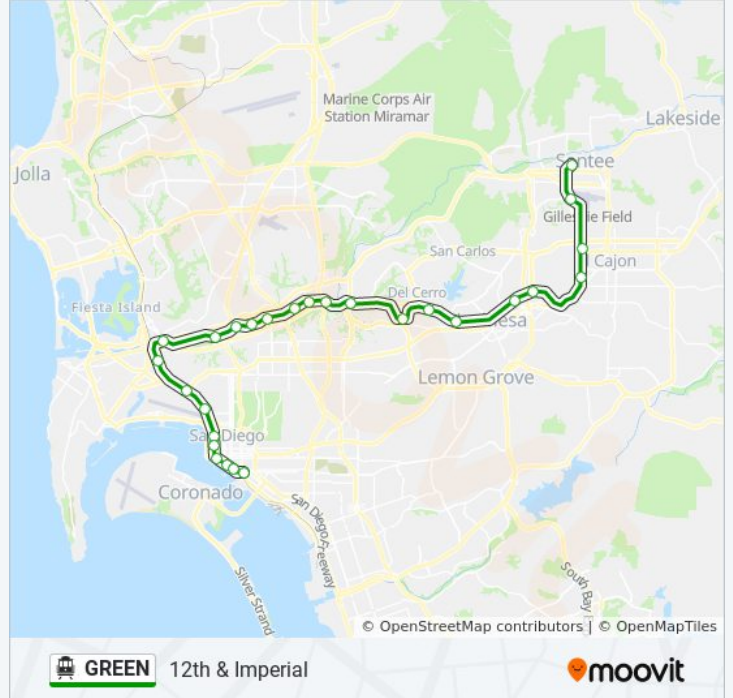

Morena/Linda Vista Station

Old Town Station

Washington Street Station

Middletown Station

GREEN cable car Time Schedule

12th & Imperial Route Timetable:

Sunday	12:29 AM - 11:59 PM
Monday	12:29 AM - 11:59 PM
Tuesday	12:29 AM - 11:59 PM
Wednesday	12:29 AM - 11:59 PM
Thursday	12:29 AM - 11:59 PM
Friday	12:29 AM - 11:59 PM
Saturday	12:29 AM - 11:59 PM

GREEN cable car Info

Direction: 12th & Imperial

Stops: 27

Trip Duration: 65 min

Line Summary:

County Center/Little Italy Station

Santa Fe Depot

Seaport Village Station

Convention Center Station

Gaslamp Quarter Station

12th & Imperial

Direction: Santee

27 stops

[VIEW LINE SCHEDULE](#)

12th & Imperial

Gaslamp Quarter Station

Convention Center Station

Seaport Village Station

Santa Fe Depot

County Center/Little Italy Station

Middletown Station

Washington Street Station

Old Town Station

Morena/Linda Vista Station