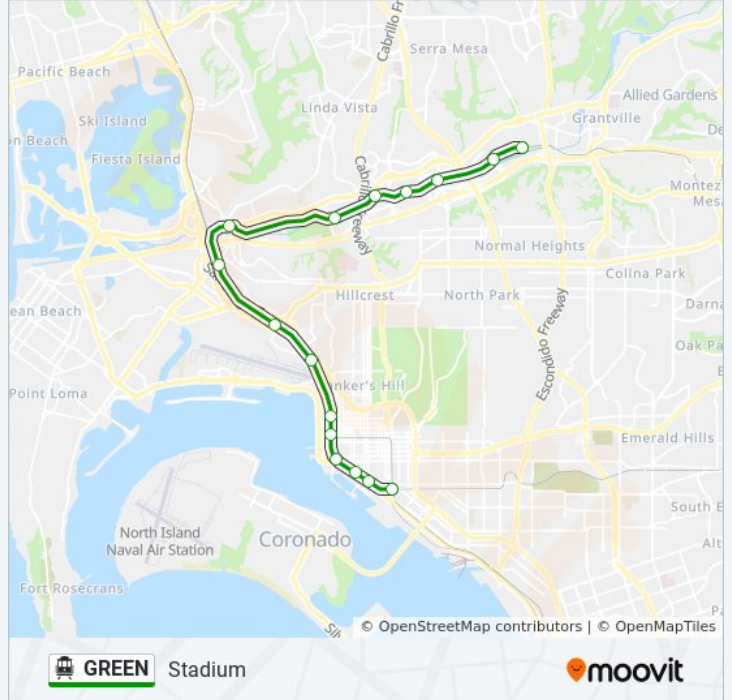

GREEN cable car time schedules and route maps are available in an offline PDF at moovitapp.com. Use the [Moovit App](#) to see live bus times, train schedule or subway schedule, and step-by-step directions for all public transit in San Diego.

[About Moovit](#) • [MaaS Solutions](#) • [Supported Countries](#) • [Mooviter Community](#)

© 2024 Moovit - All Rights Reserved

Check Live Arrival Times