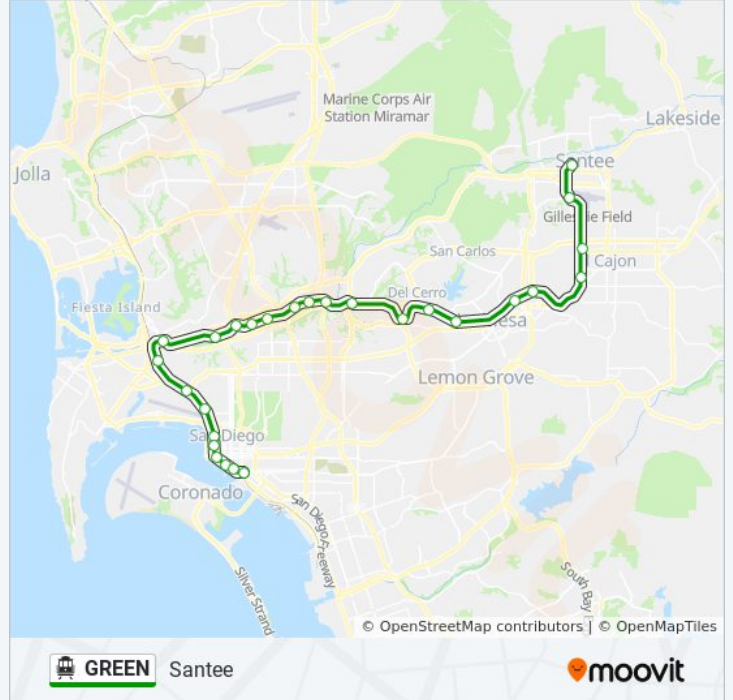

Use the Moovit App to find the closest GREEN cable car station near you and find out when is the next GREEN cable car arriving.

Direction: 12th & Imperial

27 stops

[VIEW LINE SCHEDULE](#)

Santee Town Center Station

GREEN cable car Info

Direction: Santee

Stops: 27

Trip Duration: 66 min

Line Summary:

Sdsu Station

Alvarado Station

70th Street Station

Grossmont Station

Amaya Drive Station

El Cajon Station

Arnele Avenue Station

Gillespie Field Station

Santee Town Center Station

Direction: Sdsu

19 stops

[VIEW LINE SCHEDULE](#)

12th & Imperial

Gaslamp Quarter Station

Convention Center Station

Seaport Village Station

Santa Fe Depot

County Center/Little Italy Station

Middletown Station