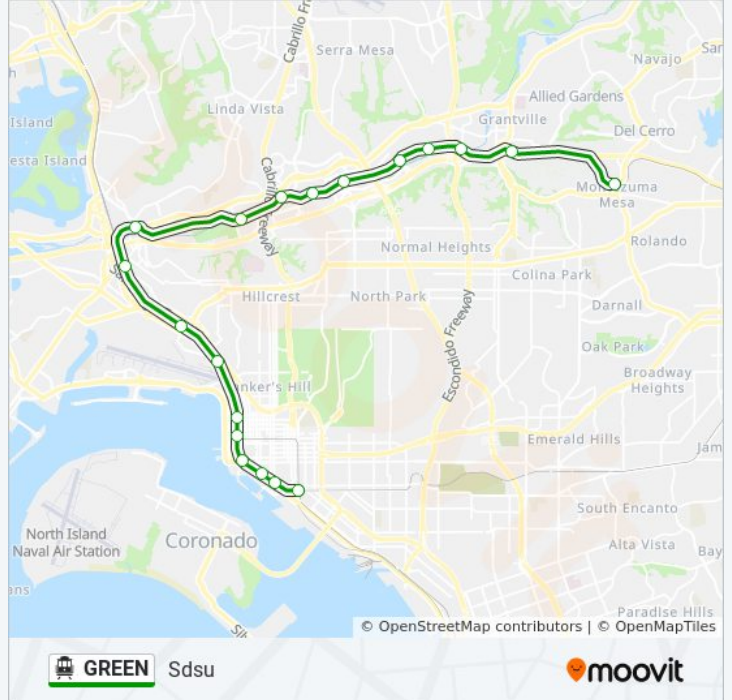

Direction: Stadium

16 stops

[VIEW LINE SCHEDULE](#)

12th & Imperial

Gaslamp Quarter Station

Convention Center Station

Seaport Village Station

Santa Fe Depot

County Center/Little Italy Station

Middletown Station

Washington Street Station

Old Town Station

Morena/Linda Vista Station

Fashion Valley Station

Hazard Center Station

Mission Valley Center Station

Rio Vista Station

Fenton Parkway Station

Stadium Station

GREEN cable car Time Schedule

Stadium Route Timetable:

Sunday	6:51 AM - 10:21 AM
Monday	Not Operational
Tuesday	Not Operational
Wednesday	Not Operational
Thursday	Not Operational
Friday	Not Operational
Saturday	5:51 AM - 9:51 AM

GREEN cable car Info

Direction: Stadium

Stops: 16

Trip Duration: 31 min

Line Summary: