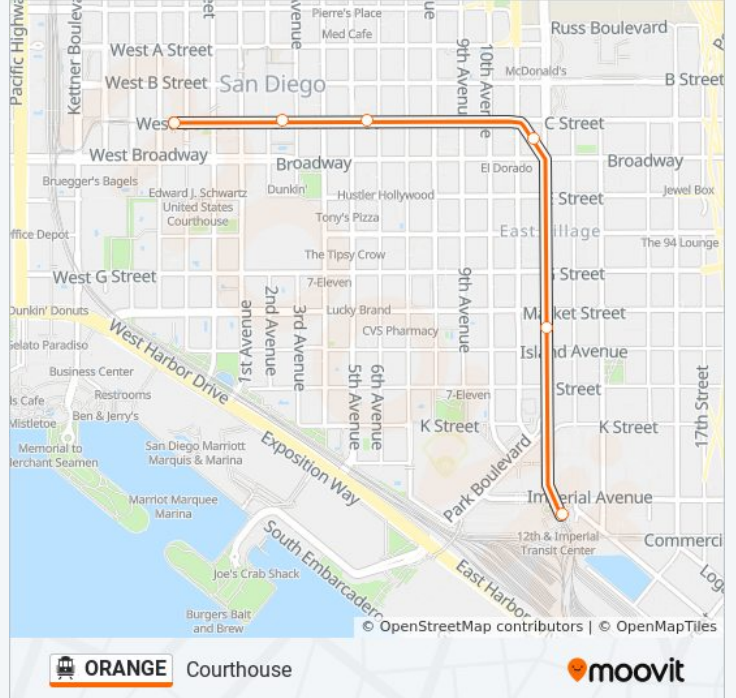

The ORANGE cable car line (Courthouse) has 2 routes. For regular weekdays, their operation hours are:

(1) Courthouse: 12:15 AM - 11:45 PM (2) El Cajon / Arnele: 3:59 AM - 11:45 PM

Use the Moovit App to find the closest ORANGE cable car station near you and find out when is the next ORANGE cable car arriving.

Direction: Courthouse

19 stops

[VIEW LINE SCHEDULE](#)

Arnele Avenue Station

El Cajon Station

Amaya Drive Station

Grossmont Station

La Mesa Blvd Station

12th & Imperial Station

Park & Market Station

City College Station

Fifth Avenue Station

Civic Center Station

Courthouse Station

ORANGE cable car Time Schedule

Courthouse Route Timetable:

Direction: Courthouse

Stops: 19

Trip Duration: 53 min

Line Summary:

Direction: El Cajon / Arnele

19 stops

[VIEW LINE SCHEDULE](#)

- Courthouse Station
- Civic Center Station
- Fifth Avenue Station
- City College Station
- Park & Market Station
- 12th & Imperial Station
- 25th & Commercial St Station
- 32nd/Commercial St Station
- 47th Street Station
- Euclid Ave Station
- Encanto/62nd St Station
- Massachusetts Ave Station
- Lemon Grove Depot
- Spring Street Station
- La Mesa Blvd Station
- Grossmont Station
- Amaya Drive Station
- El Cajon Station