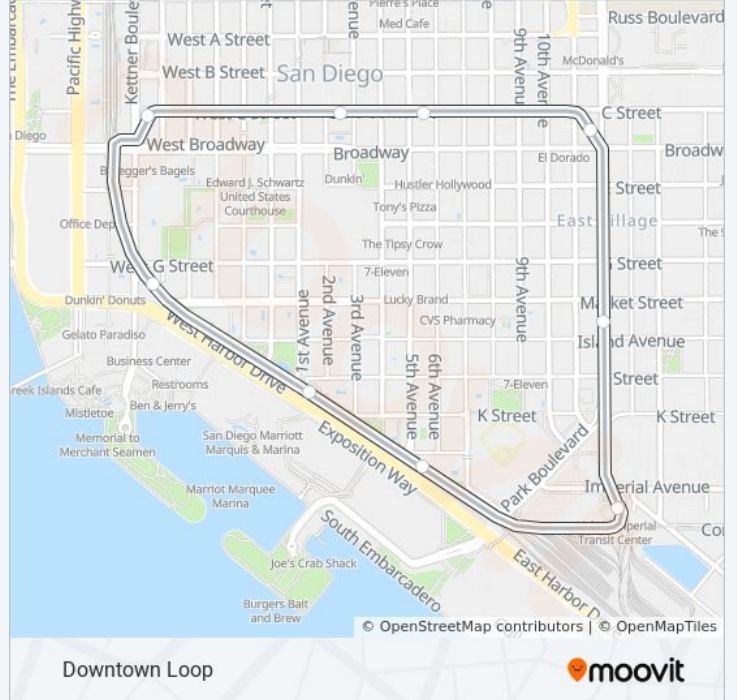

The SILVER cable car line Downtown Loop has one route. For regular weekdays, their operation hours are:

(1) Downtown/Conv Ctr Loop: 9:07 AM - 6:07 PM

Use the Moovit App to find the closest SILVER cable car station near you and find out when is the next SILVER cable car arriving.

### Direction: Downtown/Conv Ctr Loop

10 stops

[VIEW LINE SCHEDULE](#)

12th & Imperial Station

Gaslamp Quarter Station

Convention Center Station

Seaport Village Station

America Plaza Station

Civic Center Station

Fifth Avenue Station

City College Station

Park & Market Station

12th & Imperial Station

### SILVER cable car Info

**Direction:** Downtown/Conv Ctr Loop

**Stops:** 10

**Trip Duration:** 25 min

**Line Summary:**

SILVER cable car time schedules and route maps are available in an offline PDF at [moovitapp.com](https://moovitapp.com). Use the [Moovit App](#) to see live bus times, train schedule or subway schedule, and step-by-step directions for all public transit in San Diego.