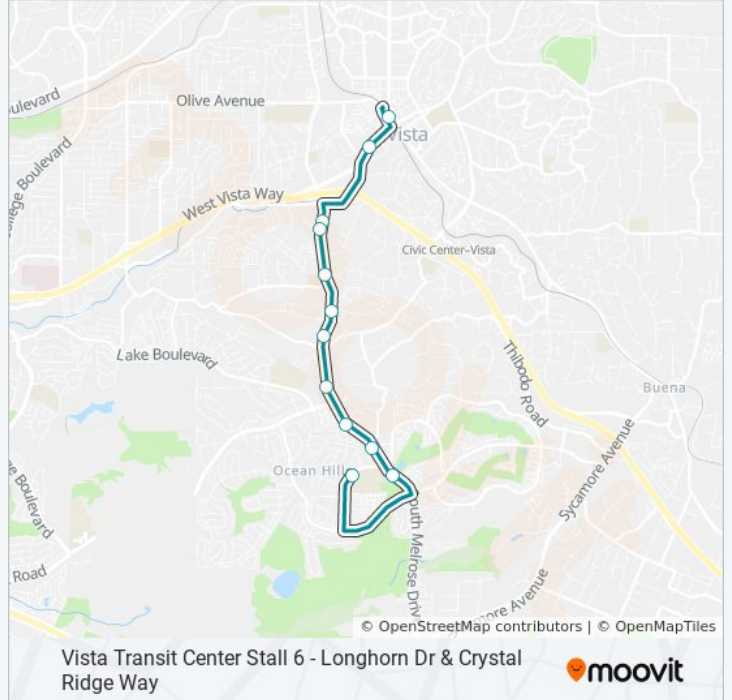

Use the Moovit App to find the closest 632 bus station near you and find out when is the next 632 bus arriving.

**Direction: Rancho Buena Vista Hs**

11 stops

[VIEW LINE SCHEDULE](#)

- Vista Transit Center
- Vista Village Dr & Camino Corto
- Melrose Dr & Hacienda Dr
- Melrose Dr & County Complex
- Melrose Dr & Branding Iron Cir
- Melrose Dr & Sunset Dr
- Melrose Dr & Cannon Rd (Ralphs)
- Melrose Dr & Shadowridge Meadows Apts
- Melrose Dr & Buena Vista Dr
- Melrose Dr & Longhorn Dr
- Longhorn Dr & Crystal Ridge Way

**632 bus Info**

**Direction:** Rancho Buena Vista Hs

**Stops:** 11

**Trip Duration:** 30 min

**Line Summary:**

**Direction: Vista Transit Center**

11 stops

[VIEW LINE SCHEDULE](#)

- Longhorn Dr & Crystal Ridge Way
- Melrose Dr & Live Oak Rd
- Melrose Dr & Buena Vista Dr
- Melrose Dr & 1510 (Sr Heights Apt)
- Melrose Dr & Cannon Rd
- Melrose Dr & Sunset Dr
- Melrose Dr & Branding Iron Dr
- Melrose Dr & Las Palmas Dr
- Melrose Dr & County Complex
- Melrose Dr & Hacienda Dr
- Vista Transit Center

**632 bus Info**

**Direction:** Vista Transit Center

**Stops:** 11

**Trip Duration:** 25 min

**Line Summary:**

632 bus time schedules and route maps are available in an offline PDF at [moovitapp.com](https://moovitapp.com). Use the [Moovit App](#) to see live bus times, train schedule or subway schedule, and step-by-step directions for all public transit in San Diego.