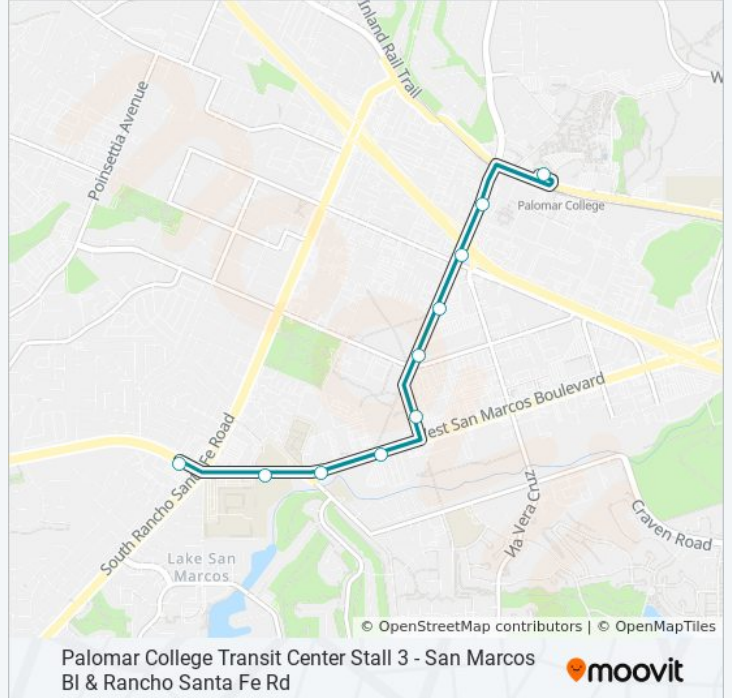

645

Palomar College

Get The App

The 645 bus line (Palomar College) has 2 routes. For regular weekdays, their operation hours are:
(1) Palomar College: 3:30 PM(2) San Marcos Blvd / Rancho Santa Fe: 7:50 AM
Use the Moovit App to find the closest 645 bus station near you and find out when is the next 645 bus arriving.

Direction: Palomar College

10 stops

[VIEW LINE SCHEDULE](#)

- San Marcos Bl & Rancho Santa Fe Rd
- San Marcos Bl & Knights Realm
- San Marcos Bl & Discovery St
- San Marcos Bl & Pacific St
- Las Posas Rd & San Marcos Bl
- Las Posas Rd & Linda Vista Dr
- Las Posas Rd & La Mirada Dr
- Las Posas Rd & Grand Av
- Las Posas Rd & Los Vallecitos Bl
- Palomar College Transit Center

Stops: 10

Trip Duration: 20 min

Line Summary:

Direction: San Marcos Blvd / Rancho Santa Fe

10 stops

[VIEW LINE SCHEDULE](#)

- Palomar College Transit Center
- Las Posas Rd & Descanso Av
- Las Posas Rd & Grand Av
- Las Posas Rd & La Mirada Dr
- Las Posas Rd & Linda Vista Dr
- Las Posas Rd & San Marcos Bl
- San Marcos Bl & Pacific St
- San Marcos Bl & Discovery St
- San Marcos Bl & Knights Realm
- San Marcos Bl & Rancho Santa Fe Rd

Direction: San Marcos Blvd / Rancho Santa Fe

Stops: 10

Trip Duration: 20 min

Line Summary:

645 bus time schedules and route maps are available in an offline PDF at moovitapp.com. Use the [Moovit App](#) to see live bus times, train schedule or subway schedule, and step-by-step directions for all public transit in San Diego.