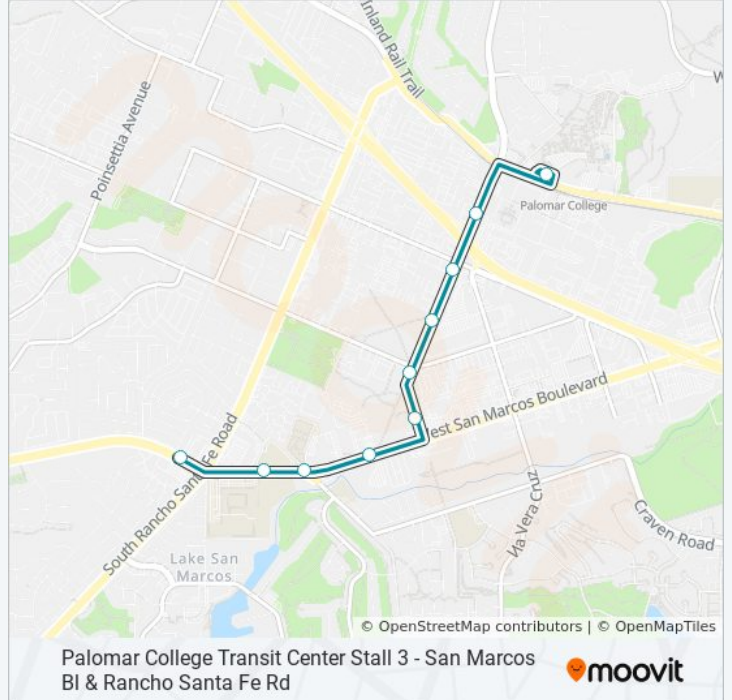

645

Palomar College

Get The App

The 645 bus line (Palomar College) has 2 routes. For regular weekdays, their operation hours are:
(1) Palomar College: 3:30 PM(2) San Marcos Blvd / Rancho Santa Fe: 7:50 AM
Use the Moovit App to find the closest 645 bus station near you and find out when is the next 645 bus arriving.

Direction: Palomar College

10 stops

[VIEW LINE SCHEDULE](#)

- San Marcos Bl & Rancho Santa Fe Rd
- San Marcos Bl & Knights Realm
- San Marcos Bl & Discovery St
- San Marcos Bl & Pacific St
- Las Posas Rd & San Marcos Bl
- Las Posas Rd & Linda Vista Dr
- Las Posas Rd & La Mirada Dr
- Las Posas Rd & Grand Av
- Las Posas Rd & Los Vallecitos Bl
- Palomar College Transit Center

Stops: 10

Trip Duration: 20 min

Line Summary:

Direction: San Marcos Blvd / Rancho Santa Fe

10 stops

[VIEW LINE SCHEDULE](#)

- Palomar College Transit Center
- Las Posas Rd & Descanso Av
- Las Posas Rd & Grand Av
- Las Posas Rd & La Mirada Dr
- Las Posas Rd & Linda Vista Dr
- Las Posas Rd & San Marcos Bl
- San Marcos Bl & Pacific St
- San Marcos Bl & Discovery St
- San Marcos Bl & Knights Realm
- San Marcos Bl & Rancho Santa Fe Rd

Direction: San Marcos Blvd / Rancho Santa Fe

Stops: 10

Trip Duration: 20 min

Line Summary:

645 bus time schedules and route maps are available in an offline PDF at moovitapp.com. Use the [Moovit App](#) to see live bus times, train schedule or subway schedule, and step-by-step directions for all public transit in San Diego.