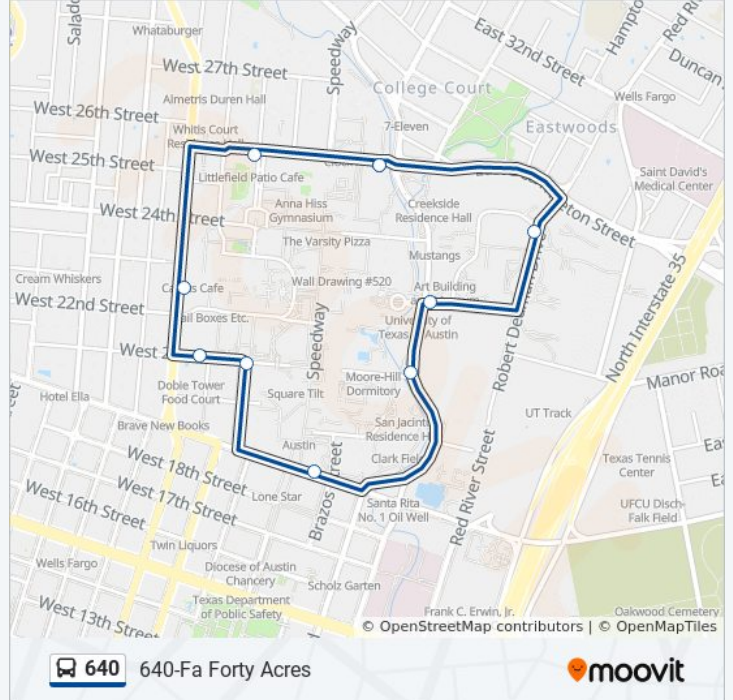

 640

640 Forty Acres Cb

Get The App

The 640 bus line 640 Forty Acres Cb has one route. For regular weekdays, their operation hours are:

(1) 640 Forty Acres Cb: 7:20 AM - 11:05 PM

Use the Moovit App to find the closest 640 bus station near you and find out when is the next 640 bus arriving.

Direction: 640 Forty Acres Cb

10 stops

[VIEW LINE SCHEDULE](#)

305 Dean Keeton/San Jacinto

Robert Dedman/Trinity

400 23rd/San Jacinto

2100 San Jacinto/21st

112 Martin Luther King Jr/Congress

University/21st

21st/Whitis (Midblock)

2231 Guadalupe/West Mall Ut

201 Dean Keeton/University

305 Dean Keeton/San Jacinto

640 bus Time Schedule

640 Forty Acres Cb Route Timetable:

Sunday	3:00 PM - 11:30 PM
Monday	7:20 AM - 11:05 PM
Tuesday	7:20 AM - 11:05 PM
Wednesday	7:20 AM - 11:05 PM
Thursday	7:20 AM - 11:05 PM
Friday	7:20 AM - 11:05 PM
Saturday	Not Operational

640 bus Info

Direction: 640 Forty Acres Cb

Stops: 10

Trip Duration: 21 min

Line Summary:

640 bus time schedules and route maps are available in an offline PDF at moovitapp.com. Use the [Moovit App](#) to see live bus times, train schedule or subway schedule, and step-by-step directions for all public transit in Austin.