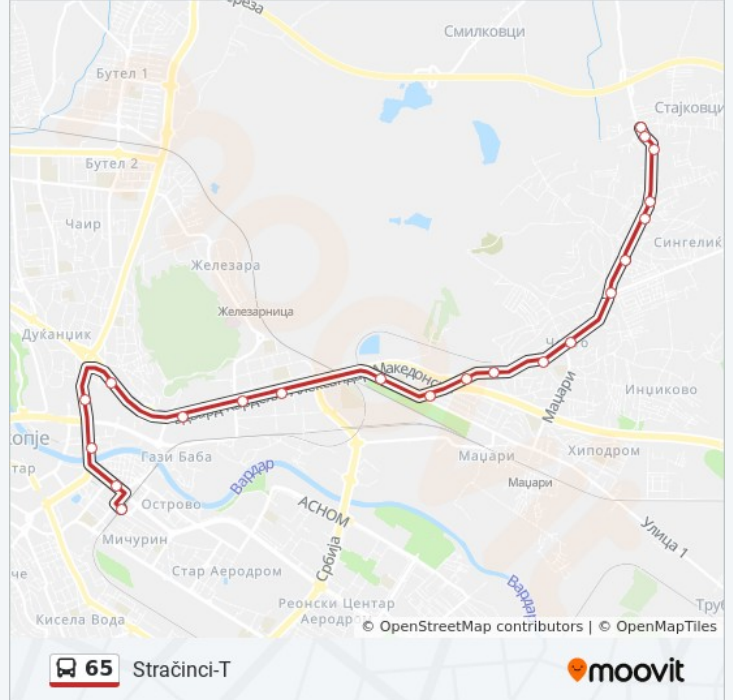

65

Stračinci-T

Get The App

The 65 bus line (Stračinci-T) has 2 routes. For regular weekdays, their operation hours are:

(1) Stračinci-T: 06:27 - 20:02(2) Transporten Centar: 06:40 - 20:44

Use the Moovit App to find the closest 65 bus station near you and find out when is the next 65 bus arriving.

65 bus Info

Direction: Stračinci-T

Stops: 21

Trip Duration: 29 min

Line Summary:

Direction: Transporten Centar

20 stops

[VIEW LINE SCHEDULE](#)

65 bus Info

Direction: Transporten Centar

Stops: 20

Trip Duration: 23 min

Line Summary:

Веро Џамбо

Транспортен Центар Т-Приградски Линии

65 bus time schedules and route maps are available in an offline PDF at moovitapp.com. Use the [Moovit App](#) to see live bus times, train schedule or subway schedule, and step-by-step directions for all public transit in Skopje.