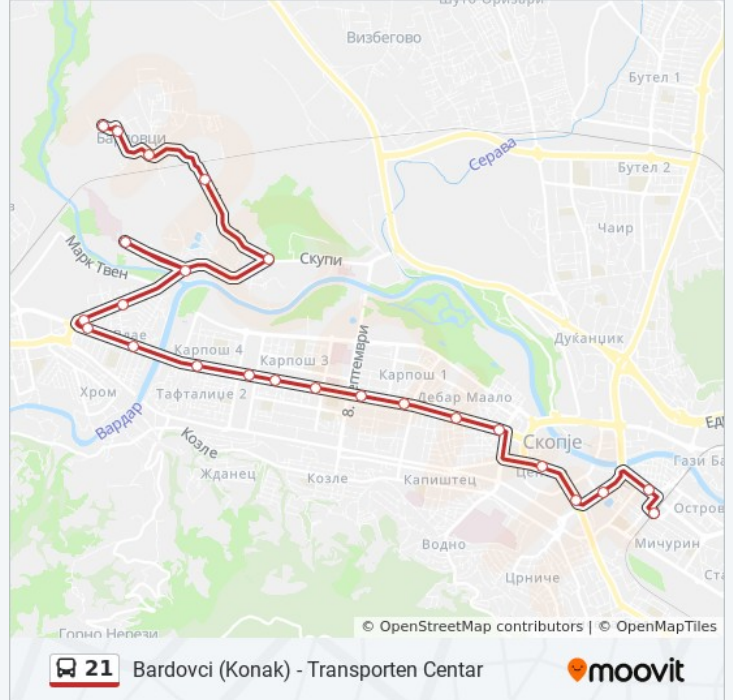

21 bus time schedules and route maps are available in an offline PDF at moovitapp.com. Use the [Moovit App](#) to see live bus times, train schedule or subway schedule, and step-by-step directions for all public transit in Skopje.

[About Moovit](#) • [MaaS Solutions](#) • [Supported Countries](#) • [Mooviter Community](#)

© 2024 Moovit - All Rights Reserved

Check Live Arrival Times