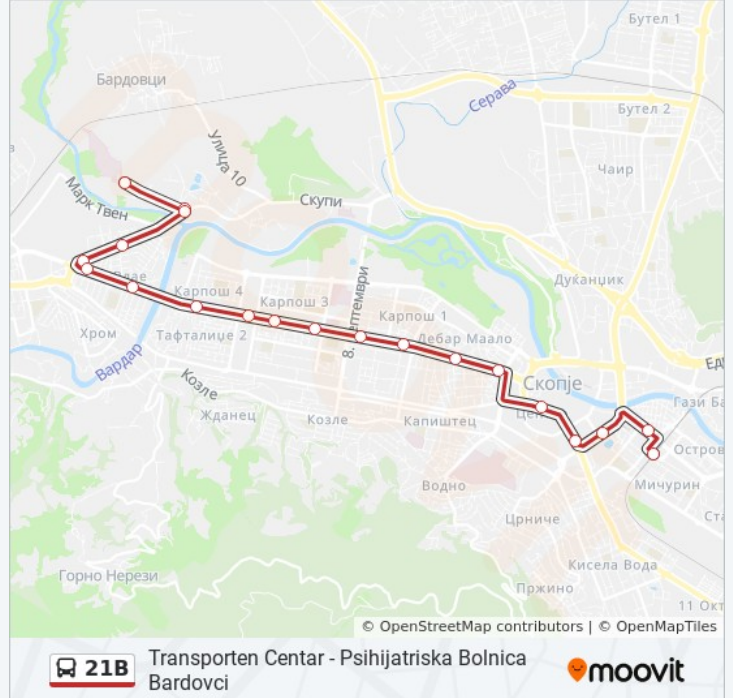

(1) Psihijatriska Bolnica Bardovci: 09:20 - 14:30(2) Transporten Centar: 10:15 - 15:20

Use the Moovit App to find the closest 21B bus station near you and find out when is the next 21B bus arriving.

Direction: Psihijatriska Bolnica Bardovci

Sunday	09:20 - 14:30
Monday	09:20 - 14:30
Tuesday	09:20 - 14:30
Wednesday	09:20 - 14:30
Thursday	09:20 - 14:30
Friday	09:20 - 14:30
Saturday	09:20 - 14:30

21B bus Info

Direction: Psihijatriska Bolnica Bardovci

Stops: 20

Trip Duration: 23 min

Line Summary:

Direction: Transporten Centar

19 stops

[VIEW LINE SCHEDULE](#)

Psihijatriska Bolnica Bardovci

Tv Kanal 5