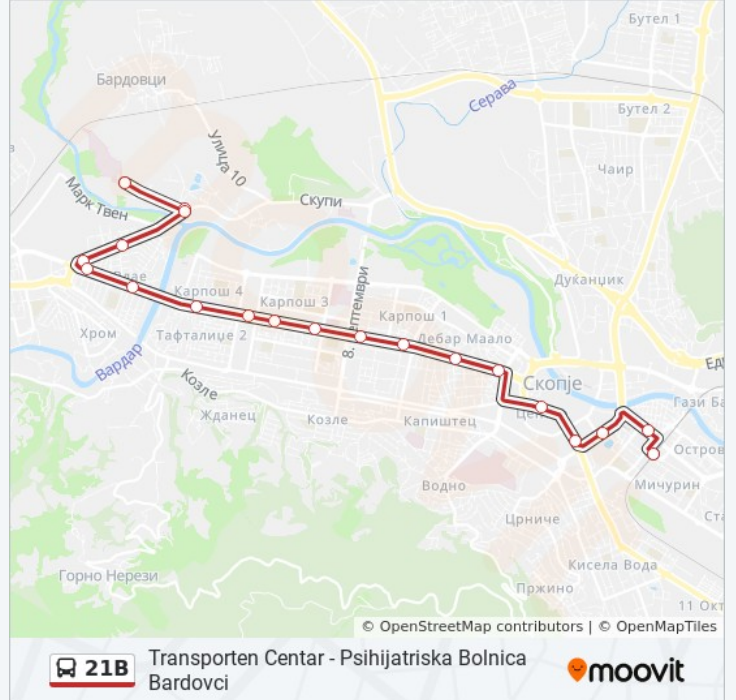

(1) Psihijatriska Bolnica Bardovci: 09:20 - 14:30(2) Transporten Centar: 10:15 - 15:20

Use the Moovit App to find the closest 21B bus station near you and find out when is the next 21B bus arriving.

Direction: Psihijatriska Bolnica Bardovci

Stops: 20

Trip Duration: 23 min

Line Summary:

Direction: Transporten Centar

19 stops

[VIEW LINE SCHEDULE](#)

Psihijatriska Bolnica Bardovci

Tv Kanal 5

Хотел Карпош

Мал Одмор

Faculty Of Civil Engineering

Пазарче Буњаковец

Плоштад Македонија

Зелено Пазарче

Југодрво Олимписки Базен

Веро Џамбо

21B bus Info

Direction: Transporten Centar

Stops: 19

Trip Duration: 24 min

Line Summary:

21B bus time schedules and route maps are available in an offline PDF at moovitapp.com. Use the [Moovit App](#) to see live bus times, train schedule or subway schedule, and step-by-step directions for all public transit in Skopje.