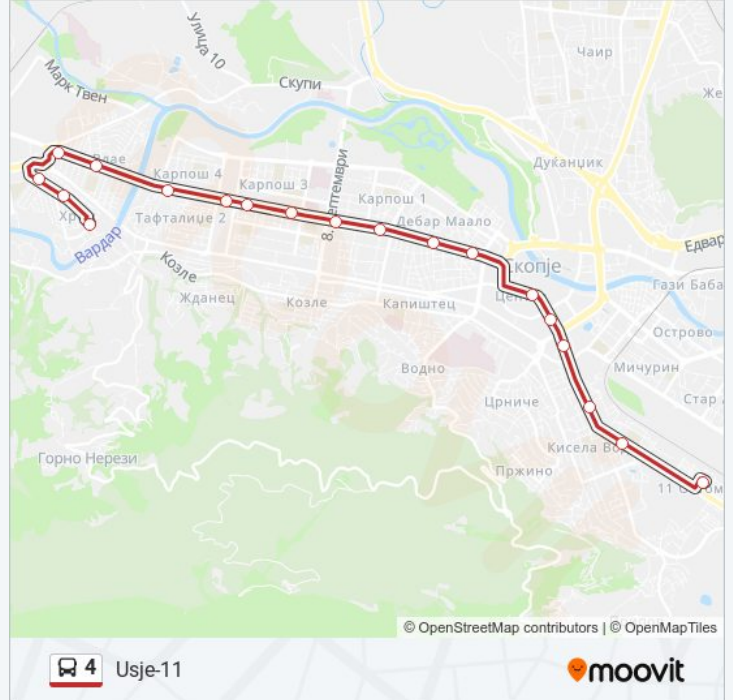

Faculty Of Civil Engineering

Пазарче Буњаковец

Плоштад Македонија

Зелено Пазарче

Билна

Чешма Кисела Вода Макси Д

Кисела Вода Згради-Кон Драчево

4 bus Time Schedule

Usje-11 Route Timetable:

Sunday	06:20 - 21:40
Monday	05:15 - 23:00
Tuesday	05:15 - 23:00
Wednesday	05:15 - 23:00
Thursday	05:15 - 23:00
Friday	05:15 - 23:00
Saturday	06:20 - 21:40

4 bus Info

Direction: Usje-11

Stops: 19

Trip Duration: 27 min

Line Summary:

4 bus time schedules and route maps are available in an offline PDF at moovitapp.com. Use the [Moovit App](#) to see live bus times, train schedule or subway schedule, and step-by-step directions for all public transit in Скопје.