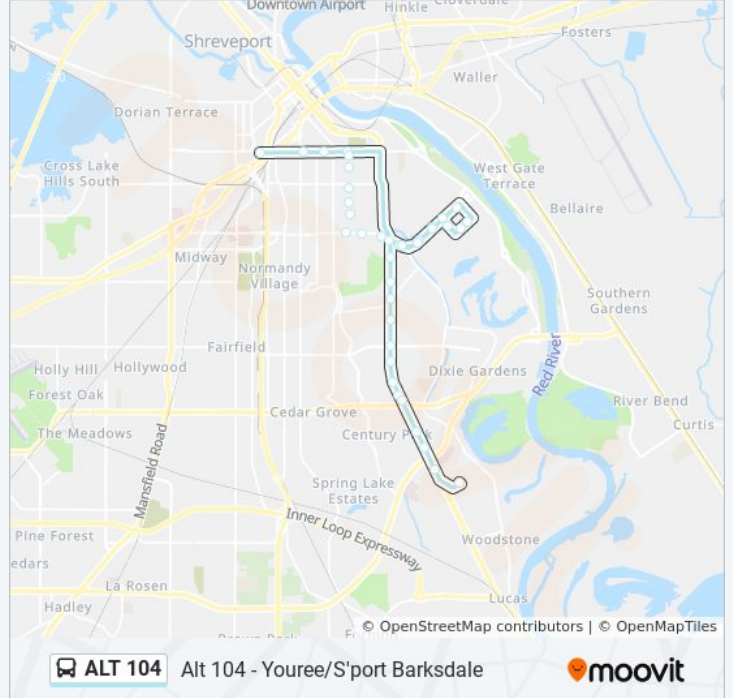

ALT 104 bus Info

Direction: Lsus→Sportran Intermodal Terminal

Stops: 25

Trip Duration: 24 min

Line Summary:

Highland Ave & Herndon St

Highland Ave & Jordan St

Stoner Ave & Louisiana Ave (Inbound)

Sportran Intermodal Terminal

Direction: Sportran Intermodal Terminal→Lsus

37 stops

[VIEW LINE SCHEDULE](#)

Sportran Intermodal Terminal

Stoner Ave & Louisiana Ave (Outbound)

Stoner Ave & Highland Ave

Stoner Ave & Centenary Blvd

Centenary & Egan St

Centenary & Herndon

Centenary Blvd & Merrick St

Centenary Blvd & Dalzell St

Centenary Blvd & Wilkerson St

Centenary Blvd & Kings Hwy

Kings Hwy & Woodlawn Ave (Outbound)

Kings Hwy & Beverly St (Outbound)

ALT 104 bus Info

Direction: Sportran Intermodal Terminal→Lsus

Stops: 37

Trip Duration: 37 min

Line Summary:

- South Point Pkwy & SS Admin (Outbound)
- S'Port-Barksdale Svc Rd & Wendys (Outbound)
- S'Port-Barksdale Svc Rd & Knight St
- S'Port-Barksdale Svc Rd & Camilla Dr
- S'Port-Barksdale Hwy & Super 1 Foods (Inbound)
- Kings Hwy & Taco Bell (Inbound)
- Youree Dr & Stratford Ave (Outbound)
- Youree Dr & Albany Ave (Outbound)
- Youree Dr & Ockley St (Outbound)
- Youree Dr & Leo Ave (Outbound)
- Youree Dr & Southfield Rd (Outbound)
- Youree Dr & Carroll St (Outbound)
- Youree Dr & Flodira St (Outbound)
- Youree Dr & Gator Dr (Outbound)
- Youree Dr & El Portrillo Restaurant (Outbound)
- Youree Dr & Sams Club (Outbound)
- Youree Dr & Dairy Queen (Outbound)
- Youree Dr & Walmart (Outbound)
- Lsus