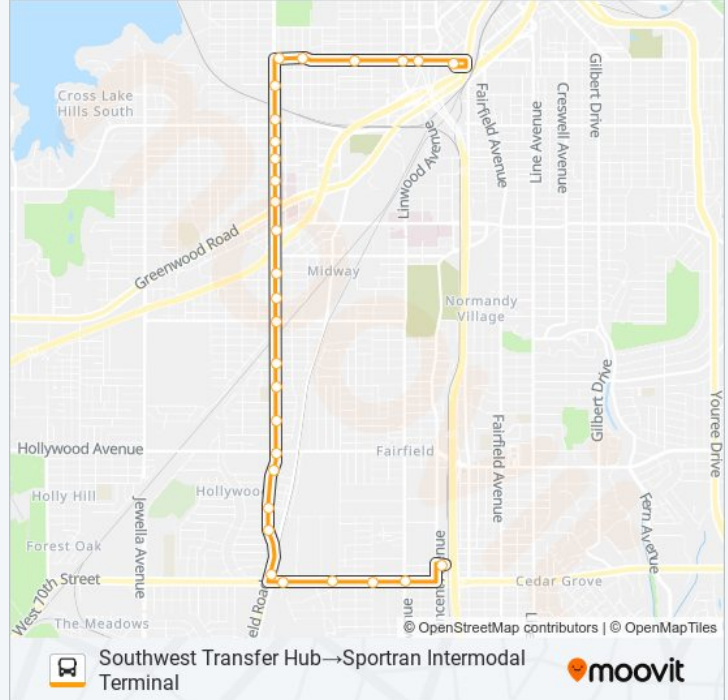

#### Direction: Southwest Transfer Hub→Sportran Intermodal Terminal

29 stops

[VIEW LINE SCHEDULE](#)

Southwest Transfer Hub

W. 70th St & Linwood Ave (Outbound)

W.70th St & Wallace Ave (Outbound)

W.70th St & Union St (Outbound)

#### ROUTE 01 bus Info

**Direction:** Southwest Transfer Hub→Sportran Intermodal Terminal

**Stops:** 29

**Trip Duration:** 21 min

**Line Summary:**

Hearne & Stonewall (Inbound)

Hearne Ave & W College St (Inbound)

Hearne Ave & Lakeshore (Inbound)

Hearne Ave & Dunlap St (Inbound)

Murphy St & Andrew Ave (Inbound)

Murphy Ave & Madison Ave (Inbound)

Murphy St & Norma Ave (Inbound)

Murphy Ave & Pierre Ave (Inbound)

Murphy St & Allen Ave (Inbound)

Sportran Intermodal Terminal

**Direction: Sportran Intermodal Terminal→Southwest Transfer Hub**

31 stops

[VIEW LINE SCHEDULE](#)

Sportran Intermodal Terminal

Murphy St & Allen Ave (Outbound)

Murphy St & Pierre Ave (Outbound)