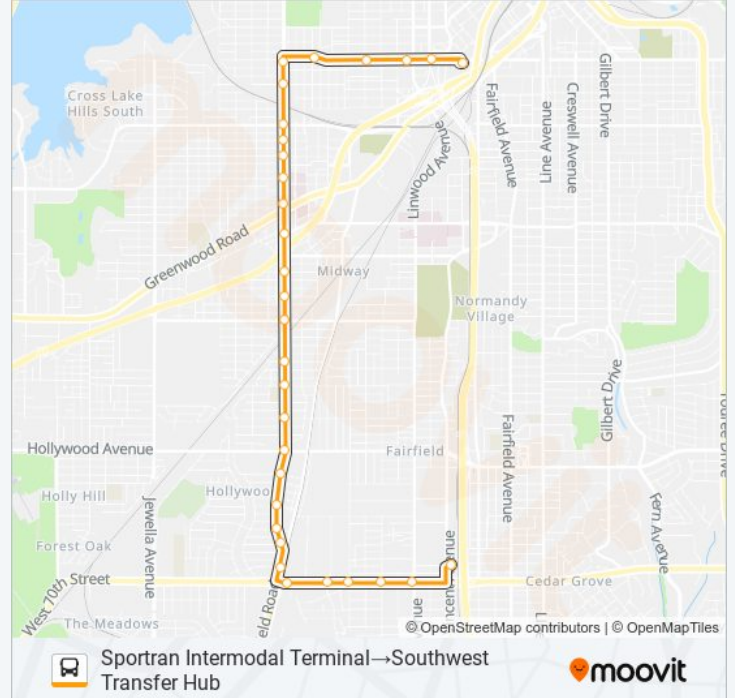

Hearne Ave & Morningside Dr (Outbound)

Hearne Ave & Hollywood Ave (Outbound)

Hearne Ave & Waggoner St (Outbound)

Hearne Ave & Hillcrest (Outbound)

Hearne Ave & Sunnybrook (Outbound)

Hearne Ave & Amherst St (Outbound)

Hearne Ave & Elmhurst (Outbound)

W. 70th St & Southern Oaks Apts (Inbound)

W. 70th St & Wyngate Blvd (Inbound)

W. 70th St & Union St (Inbound)

W. 70th St & Wallace Ave (Inbound)

W. 70th St & Linwood Ave (Inbound)

Southwest Transfer Hub

ROUTE 01 bus time schedules and route maps are available in an offline PDF at moovitapp.com. Use the Moovit App to see live bus times, train schedule or subway schedule, and step-by-step directions for all public transit in Shreveport, LA.

© 2024 Moovit - All Rights Reserved