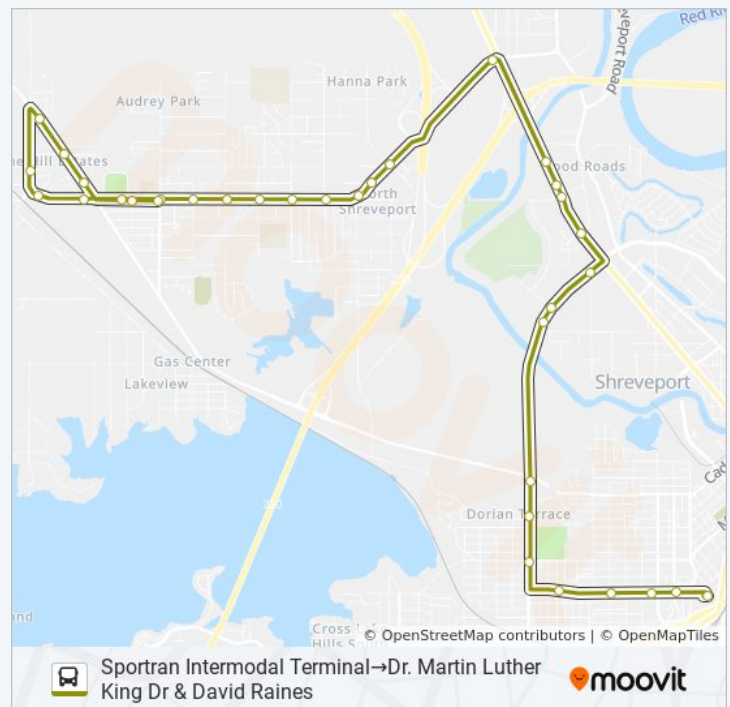

Direction: Sportran Headquarters Westbound
(Outbound)→Dr. Martin Luther King Dr & David
Raines

Stops: 30

Trip Duration: 26 min

Line Summary:

 [ROUTE 03 bus Line Map](#)

Martin Luther King Dr & David Raines

Sportran Intermodal Terminal→Dr. Martin Luther

King Dr & David Raines Route Timetable:

Sunday	Not Operational
Monday	6:09 AM - 5:18 PM
Tuesday	6:09 AM - 5:18 PM
Wednesday	6:09 AM - 5:18 PM
Thursday	6:09 AM - 5:18 PM
Friday	6:09 AM - 5:18 PM
Saturday	6:09 AM - 5:18 PM

ROUTE 03 bus Info

Direction: Sportran Intermodal Terminal→Dr. Martin Luther King Dr & David Raines

Stops: 42

Trip Duration: 39 min

Line Summary:

(Outbound)

Dr. Martin Luther King Dr& Linear St (Outbound)

Dr. Martin Luther King Dr & Audrey Ln
(Outbound)

Dr. Martin Luther King Dr & Hill St (Outbound)

Dr. Martin Luther King Dr Transfer Stop
(Outbound)

Dr. Martin Luther King Dr & Susla (Outbound)

Cypress Landing Apartments (Outbound)

Dr. Martin Luther King Dr & Downing St