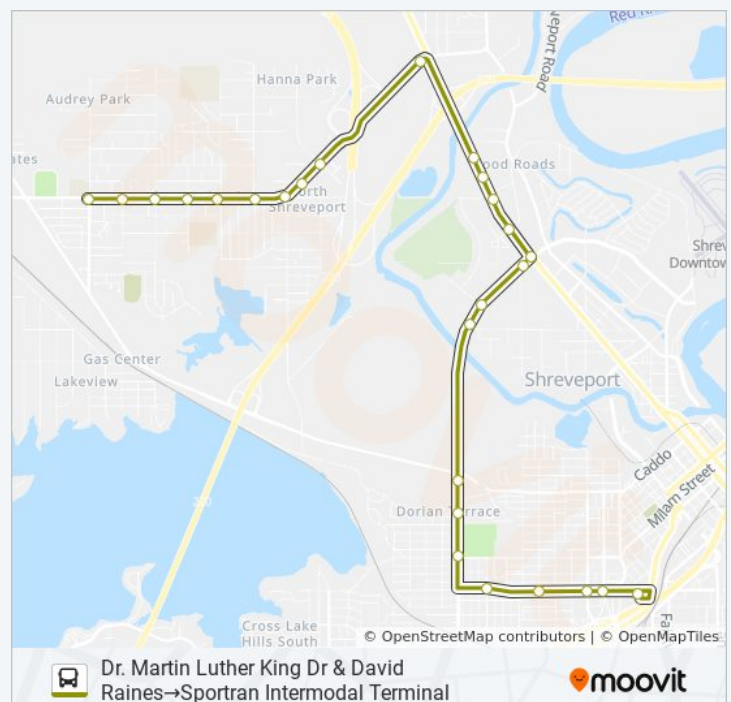

33 stops

[VIEW LINE SCHEDULE](#)

Dr. Martin Luther King Dr & David Raines

Dr. Martin Luther King Dr & Hill St (Inbound)

Dr. Martin Luther King Dr & Audrey (Inbound)

Dr. Martin Luther King Dr & Linear St (Inbound)

Kansas City & Grimmett Dr (Inbound)

ROUTE 03 bus Time Schedule

Dr. Martin Luther King Dr & David Raines→Sportran Intermodal Terminal Route Timetable:

Sunday	Not Operational
Monday	5:37 AM - 5:57 PM
Tuesday	5:37 AM - 5:57 PM
Wednesday	5:37 AM - 5:57 PM
Thursday	5:37 AM - 5:57 PM
Friday	5:37 AM - 5:57 PM
Saturday	5:37 AM - 5:57 PM

ROUTE 03 bus Info

Direction: Dr. Martin Luther King Dr & David Raines→Sportran Intermodal Terminal

Stops: 33

Trip Duration: 29 min

Line Summary:

Kansas City & McKinney Ave (Inbound)

Market St & Montgomery St (Southbound)

Sportran Intermodal Terminal

Direction: Nelson St & N. Market (Outbound)→Dr. Martin Luther King Dr & David Raines

22 stops

[VIEW LINE SCHEDULE](#)

Nelson St & N. Market (Outbound)

N. Market & Royal Inn (Outbound)