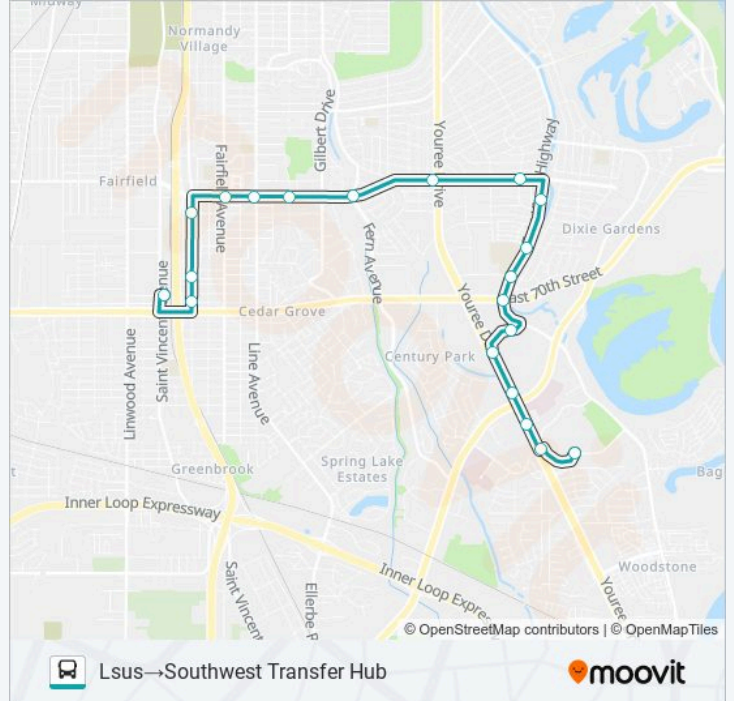

### Lsus→Southwest Transfer Hub

[Get The App](#)

The ROUTE 04 bus line (Lsus→Southwest Transfer Hub) has 2 routes. For regular weekdays, their operation hours are:  
 (1) Lsus→Southwest Transfer Hub: 6:39 AM - 5:29 PM  
 (2) Southwest Transfer Hub→Lsus: 6:20 AM - 5:10 PM  
 Use the Moovit App to find the closest ROUTE 04 bus station near you and find out when is the next ROUTE 04 bus arriving.

#### Direction: Lsus→Southwest Transfer Hub

20 stops

[VIEW LINE SCHEDULE](#)

- Lsus
- University Pl & Youree Dr (Inbound)
- Youree Dr & University Apts (Inbound)
- Youree Dr & Portico Shopping Center (Inbound)
- Youree Dr & Regal Dr (Inbound)
- Regal Dr & Jcpenney'S
- E. Kings & E. 70th St (Inbound)
- E. Kings & Gator Dr (Inbound)
- E. Kings & King Crossing (Inbound)
- E. Kings & Drug Emporium (Inbound)
- Southfield Dr & Anniston (Inbound)
- Southfield Dr & Youree Dr (Inbound)
- Pierremont Rd & Fern Ave (Inbound)
- Pierremont Rd & Creswell Ave (Inbound)
- Pierremont Rd & Line Ave (Inbound)
- Pierremont Rd & Fairfield (Inbound)
- Southern Ave & E.60th St (Inbound)
- Southern Ave & E. 66th St (Inbound)
- Southern Ave & E. 69th St (Inbound)
- Southwest Transfer Hub

#### ROUTE 04 bus Info

**Direction:** Lsus→Southwest Transfer Hub

**Stops:** 20

**Trip Duration:** 25 min

**Line Summary:**

**Direction: Southwest Transfer Hub→Lsus**

17 stops

[VIEW LINE SCHEDULE](#)

- Southwest Transfer Hub
- E. 70th St & Southern Ave (Outbound)
- E. 70th St & Fairfield Ave (Outbound)
- E. 70th St & Line Ave (Outbound)
- E. 70th St & Bethany St (Outbound)
- E.70th St & Creswell Rd (Outbound)
- E.70th St & Fern Ave (Outbound)
- Haystack Apartments (Outbound)
- 7600 Fern Ave @ Bench (Outbound)
- Fern Ave & Business Park Dr (Outbound)
- Business Park Dr & Park Plaza Dr (Outbound)
- Business Park Dr & Auto Mall (Outbound)
- Christus Highland Medical Center
- E.Bert Kouns & Millicent Way (Outbound)
- E. Bert Kouns & Jump Run (Outbound)
- Youree Dr & Walmart (Outbound)
- Lsus