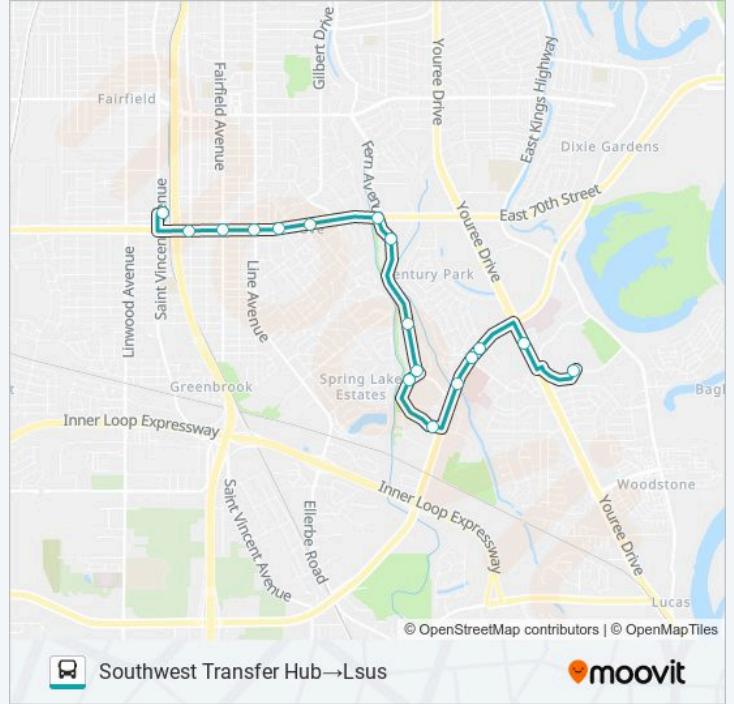

#### Direction: Lsus→Southwest Transfer Hub

20 stops

[VIEW LINE SCHEDULE](#)

- Lsus
- University Pl & Youree Dr (Inbound)
- Youree Dr & University Apts (Inbound)
- Youree Dr & Portico Shopping Center (Inbound)
- Youree Dr & Regal Dr (Inbound)
- Regal Dr & Jcpenney'S
- E. Kings & E. 70th St (Inbound)
- E. Kings & Gator Dr (Inbound)
- E. Kings & King Crossing (Inbound)
- E. Kings & Drug Emporium (Inbound)
- Southfield Dr & Anniston (Inbound)
- Southfield Dr & Youree Dr (Inbound)
- Pierremont Rd & Fern Ave (Inbound)
- Pierremont Rd & Creswell Ave (Inbound)
- Pierremont Rd & Line Ave (Inbound)
- Pierremont Rd & Fairfield (Inbound)
- Southern Ave & E.60th St (Inbound)
- Southern Ave & E. 66th St (Inbound)
- Southern Ave & E. 69th St (Inbound)
- Southwest Transfer Hub

#### ROUTE 04 bus Info

**Direction:** Lsus→Southwest Transfer Hub

**Stops:** 20

**Trip Duration:** 25 min

**Line Summary:**

**Direction: Southwest Transfer Hub→Lsus**

17 stops

[VIEW LINE SCHEDULE](#)

- Southwest Transfer Hub
- E. 70th St & Southern Ave (Outbound)
- E. 70th St & Fairfield Ave (Outbound)
- E. 70th St & Line Ave (Outbound)
- E. 70th St & Bethany St (Outbound)
- E.70th St & Creswell Rd (Outbound)
- E.70th St & Fern Ave (Outbound)
- Haystack Apartments (Outbound)
- 7600 Fern Ave @ Bench (Outbound)
- Fern Ave & Business Park Dr (Outbound)
- Business Park Dr & Park Plaza Dr (Outbound)
- Business Park Dr & Auto Mall (Outbound)
- Christus Highland Medical Center
- E.Bert Kouns & Millicent Way (Outbound)
- E. Bert Kouns & Jump Run (Outbound)
- Youree Dr & Walmart (Outbound)
- Lsus

**ROUTE 04 bus Info**

**Direction:** Southwest Transfer Hub→Lsus

**Stops:** 17

**Trip Duration:** 19 min

**Line Summary:**

ROUTE 04 bus time schedules and route maps are available in an offline PDF at [moovitapp.com](https://moovitapp.com). Use the Moovit App to see live bus times, train schedule or subway schedule, and step-by-step directions for all public transit in Shreveport, LA.