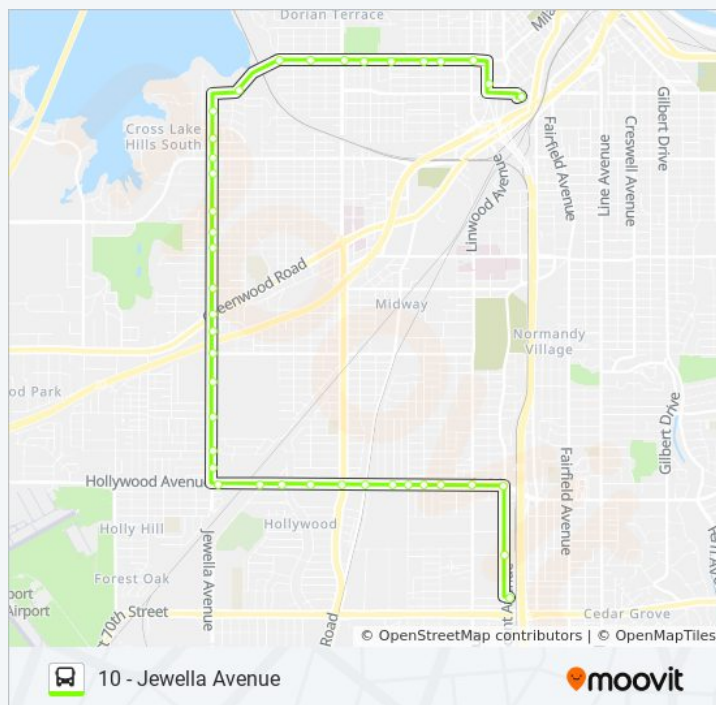

Milam St & Villa Del Lago (Outbound)

Jewella Ave & Greenbrair (Outbound)

Jewella Ave & Wellington Square Apts (Outbound)

Jewella Ave & Lakeshore Dr (Outbound)

Jewella Ave & W. College (Outbound)

Jewella Ave & Catherine (Outbound)

Jewella Ave & Hardy St (Outbound)

Jewella Ave & Jackson St (Outbound)

Jewella Ave & Claiborne (Outbound)

Jewella Ave & Greenwood Rd (Outbound)

Jewella Ave & Whataburger (Outbound)

Jewella Ave & Midway (Outbound)

Libbey Glass Factory (Outbound)

Jewella Ave & Cleveland (Outbound)

Jewella Ave & Tate St (Outbound)

Jewella Ave & Morrow St (Outbound)

Hollywood Ave & Southern Classic (Outbound)

Hollywood Ave & E. Jewella Ave (Outbound)

Hollywood Ave & W. Canal St (Outbound)

Hollywood Ave & Fairy St (Outbound)

Hollywood Ave & Hearne Ave (Outbound)

Hollywood Ave & Family Dollar (Outbound)

Hollywood Ave & Sussex St (Outbound)

Hollywood Ave & Union St (Outbound)

Hollywood Ave & Ledbetter (Outbound)

Hollywood Ave & Wallace Ave (Outbound)

Hollywood Ave & Linwood Ave (Outbound)

Hollywood Ave & St. Vincent Ave (Outbound)

St. Vincent Ave & W.63rd St (Outbound)

Southwest Transfer Hub