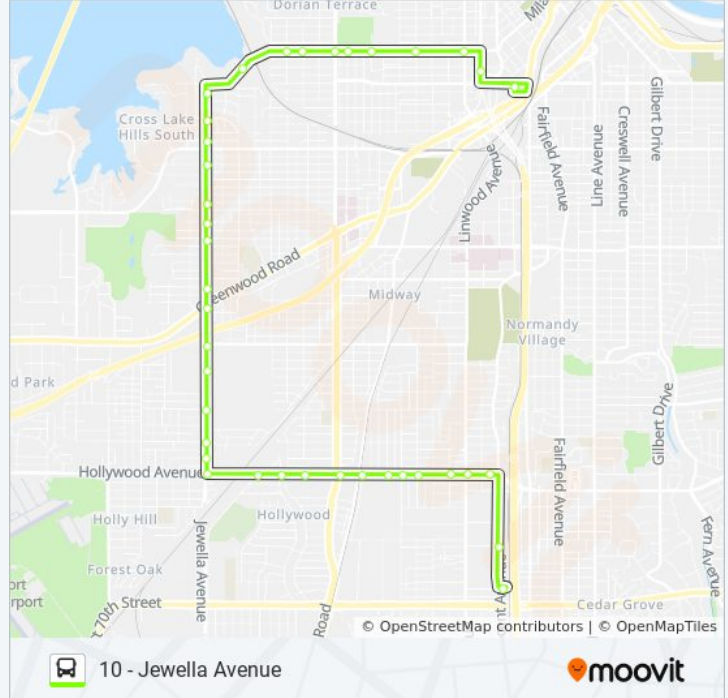

Use the Moovit App to find the closest ROUTE 10 bus station near you and find out when is the next ROUTE 10 bus arriving.

Direction: Southwest Transfer Hub→Sportran Intermodal Terminal

38 stops

[VIEW LINE SCHEDULE](#)

Jewella Ave & Midway Ave (Inbound)

Jewella Ave & Popeye'S (Inbound)

ROUTE 10 bus Time Schedule

Southwest Transfer Hub→Sportran Intermodal Terminal Route Timetable:

Sunday	Not Operational
Monday	5:25 AM - 5:38 PM
Tuesday	5:25 AM - 5:38 PM
Wednesday	5:25 AM - 5:38 PM
Thursday	5:25 AM - 5:38 PM
Friday	5:25 AM - 5:38 PM
Saturday	6:33 AM - 5:49 PM

ROUTE 10 bus Info
Direction: Southwest Transfer Hub→Sportran Intermodal Terminal

Stops: 38

Trip Duration: 33 min

Line Summary:

- Jewella Ave & Merwin St (Inbound)
- Jewella Ave & Jackson St (Inbound)
- Jewella Ave & Hardy St (Inbound)
- Jewella Ave & Catherine St (Inbound)
- Jewella Ave & W. College (Inbound)
- Jewella Ave & Lakeland Dr (Inbound)
- Jewella Ave & Michigan Blvd (Inbound)
- Jewella Ave & Bellaire (Inbound)
- Milam St & Villa Del Lago (Inbound)
- Milam St & Alabama (Inbound)
- Milam St & Arkansas (Inbound)
- Milam St & Hearne Ave (Inbound)
- Milam St & Kenneth Ave (Inbound)
- Milam St & Lewis St (Inbound)
- Milam Ave & Norma (Inbound)
- Milam Ave & Pierre Ave (Inbound)
- Allen Ave & Weinstock St (Inbound)
- Sportran Intermodal Terminal

Direction: Sportran Intermodal Terminal→Southwest Transfer Hub

40 stops

[VIEW LINE SCHEDULE](#)

- Sportran Intermodal Terminal
- Allen Ave & Weinstock St (Outbound)
- Milam St & S. Pierre Ave (Outbound)
- Milam St & Sycamore (Outbound)
- Milam St & Norma (Outbound)
- Milam St & Poplar St (Outbound)
- Milam St & Portland Ave (Outbound)
- Milam St & Hearne Ave (Outbound)
- Milam St & Arkansas (Outbound)
- Milam St & Exposition (Outbound)